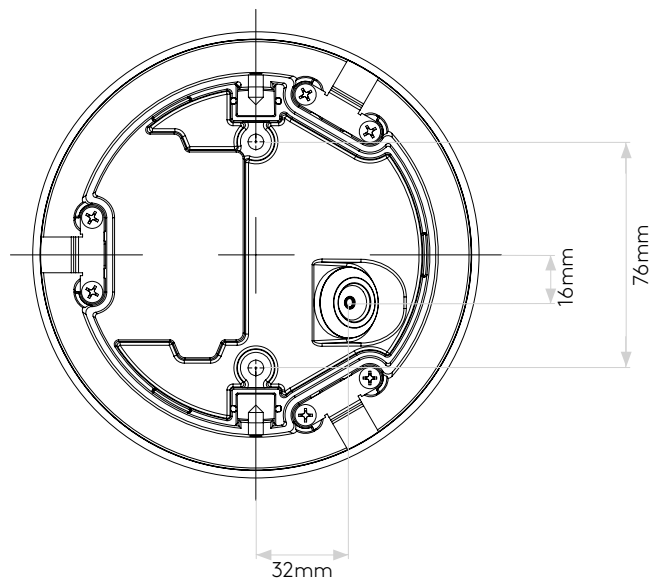

KEA 150 ROUND

astro

GENERAL

LOCATION:	Exterior
CLASS:	CE (Class I)
IP RATING:	IP65
BATHROOM ZONE:	Zone 1, 2, 3
DRIVER REQUIRED:	No
INSTALLATION ORIENTATION:	Ceiling & Wall Mount
MAIN MATERIAL:	Metal - Aluminium
DIMENSIONS (mm):	D: 55 Ø: 150
CUT OUT HOLE (mm):	-
RECESS DEPTH (mm):	-
FIRE RATING:	-
CABLE LENGTH (mm):	-
GROSS WEIGHT (kg):	1.05

LAMP

LIGHT SOURCE:	LED Module
WATTAGE:	8.1W
LAMP INCLUDED:	Yes (Integral)
MAXIMUM LAMP LENGTH (mm):	-
LUMINOUS FLUX (lm):	566
COLOUR TEMP (K):	3000
CRI (Ra):	>80
MACADAM ELLIPSE:	To Be Advised
TILT ADJUSTABLE ANGLE (°):	-
ROTATION ADJUSTABLE ANGLE (°):	-
LIFETIME (hrs):	50000
BEAM ANGLE (°):	-

Please note that some dimensions may vary slightly due to manufacturing tolerances, this includes cable entry and fixing holes

Veillez noter que certaines dimensions peuvent varier légèrement en raison des tolérances de fabrication, y compris l'entrée de câble et les trous de fixation.