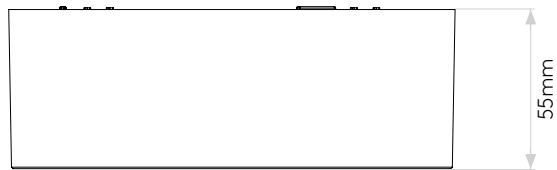

PRODUCT ELEVATIONS

astro

Please note that some dimensions may vary slightly due to manufacturing tolerances, this includes cable entry and fixing holes

Veillez noter que certaines dimensions peuvent varier légèrement en raison des tolérances de fabrication, y compris l'entrée de câble et les trous de fixation.

Bitte beachten Sie, dass die Maße Fertigungstoleranzen unterliegen und daher in geringem Umfang von der angegebenen Größe abweichen können. Dies gilt auch für Kabeingänge und Befestigungslöcher.

Si prega notare che possono esserci piccole variazioni in alcune dimensioni dovute alle tolleranze di produzione, queste includono l'ingresso del cavo e i fori di fissaggio.