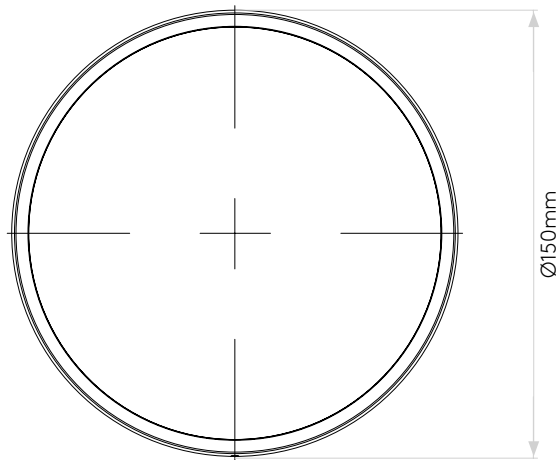

PRODUCT ELEVATIONS

astro

Please note that some dimensions may vary slightly due to manufacturing tolerances, this includes cable entry and fixing holes

Veillez noter que certaines dimensions peuvent varier légèrement en raison des tolérances de fabrication, y compris l'entrée de câble et les trous de fixation.

Bitte beachten Sie, dass die Maße Fertigungstoleranzen unterliegen und daher in geringem Umfang von der angegebenen Größe abweichen können. Dies gilt auch für Kabeingänge und Befestigungslöcher.

Si prega notare che possono esserci piccole variazioni in alcune dimensioni dovute alle tolleranze di produzione, queste includono l'ingresso del cavo e i fori di fissaggio.