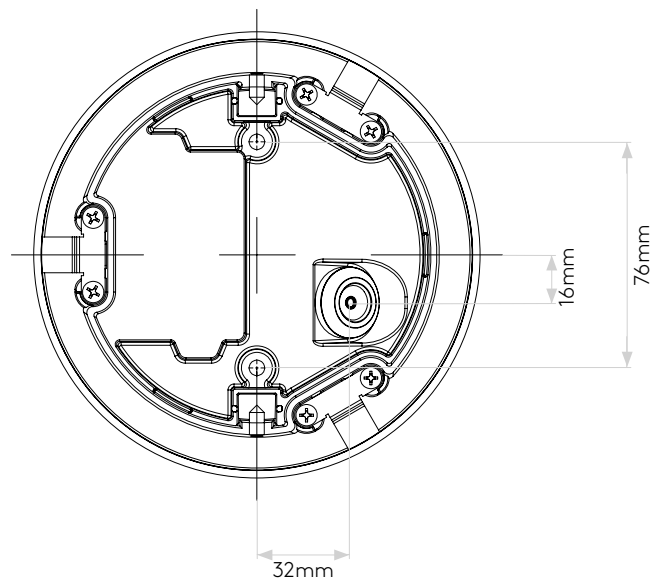

KEA 150 ROUND

astro

GENERAL

LOCATION:	Exterior
CLASS:	CE (Class I)
IP RATING:	IP65
BATHROOM ZONE:	Zone 1, 2, 3
DRIVER REQUIRED:	No
INSTALLATION ORIENTATION:	Ceiling & Wall Mount
MAIN MATERIAL:	Metal - Aluminium
DIMENSIONS (mm):	D: 55 Ø: 150
CUT OUT HOLE (mm):	-
RECESS DEPTH (mm):	-
FIRE RATING:	-
CABLE LENGTH (mm):	-
GROSS WEIGHT (kg):	1.05

LAMP

LIGHT SOURCE:	LED Module
WATTAGE:	8.1W
LAMP INCLUDED:	Yes (Integral)
MAXIMUM LAMP LENGTH (mm):	-
LUMINOUS FLUX (lm):	566
COLOUR TEMP (K):	3000
CRI (Ra):	>80
MACADAM ELLIPSE:	To Be Advised
TILT ADJUSTABLE ANGLE (°):	-
ROTATION ADJUSTABLE ANGLE (°):	-
LIFETIME (hrs):	50000
BEAM ANGLE (°):	-

Please note that some dimensions may vary slightly due to manufacturing tolerances, this includes cable entry and fixing holes

Veillez noter que certaines dimensions peuvent varier légèrement en raison des tolérances de fabrication, y compris l'entrée de câble et les trous de fixation.