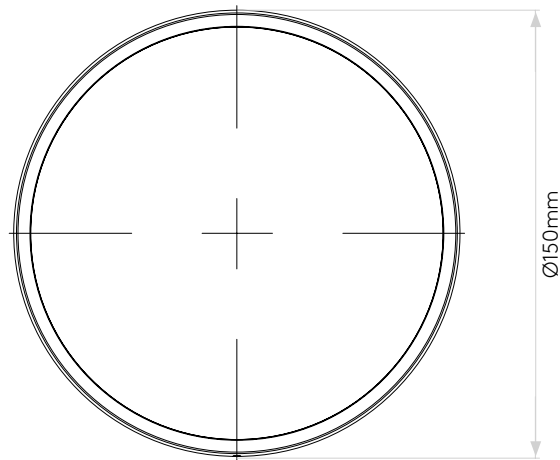

PRODUCT ELEVATIONS

astro

Please note that some dimensions may vary slightly due to manufacturing tolerances, this includes cable entry and fixing holes

Veillez noter que certaines dimensions peuvent varier légèrement en raison des tolérances de fabrication, y compris l'entrée de câble et les trous de fixation.

Bitte beachten Sie, dass die Maße Fertigungstoleranzen unterliegen und daher in geringem Umfang von der angegebenen Größe abweichen können. Dies gilt auch für Kabeingänge und Befestigungslöcher.

Si prega notare che possono esserci piccole variazioni in alcune dimensioni dovute alle tolleranze di produzione, queste includono l'ingresso del cavo e i fori di fissaggio.