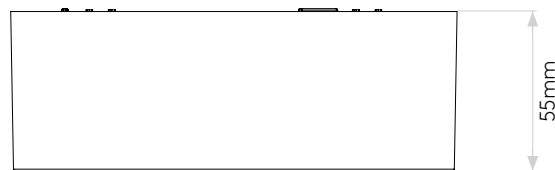

PRODUCT ELEVATIONS

astro

Please note that some dimensions may vary slightly due to manufacturing tolerances, this includes cable entry and fixing holes

Veillez noter que certaines dimensions peuvent varier légèrement en raison des tolérances de fabrication, y compris l'entrée de câble et les trous de fixation.

Bitte beachten Sie, dass die Maße Fertigungstoleranzen unterliegen und daher in geringem Umfang von der angegebenen Größe abweichen können. Dies gilt auch für Kabeingänge und Befestigungslöcher.

Si prega notare che possono esserci piccole variazioni in alcune dimensioni dovute alle tolleranze di produzione, queste includono l'ingresso del cavo e i fori di fissaggio.