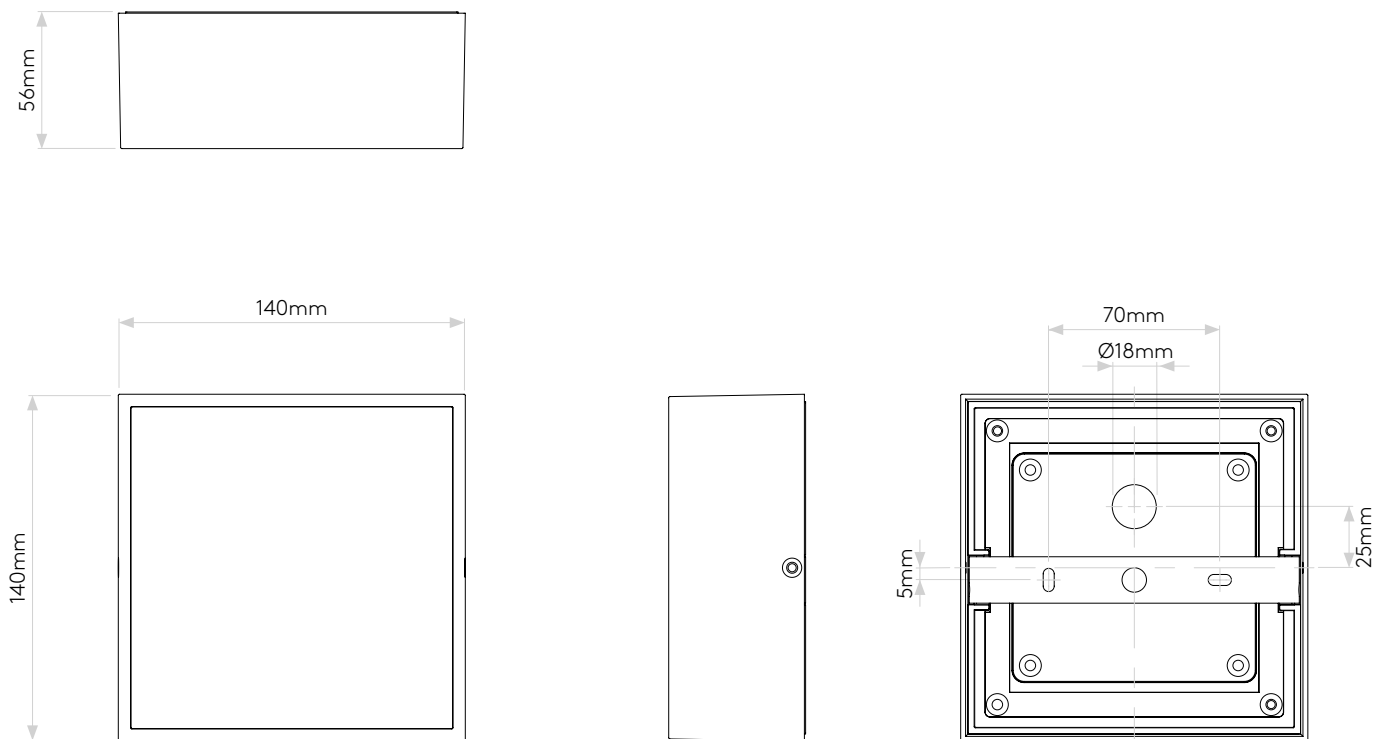

PRODUCT ELEVATIONS

astro

Please note that some dimensions may vary slightly due to manufacturing tolerances, this includes cable entry and fixing holes

Veillez noter que certaines dimensions peuvent varier légèrement en raison des tolérances de fabrication, y compris l'entrée de câble et les trous de fixation.

Bitte beachten Sie, dass die Maße Fertigungstoleranzen unterliegen und daher in geringem Umfang von der angegebenen Größe abweichen können. Dies gilt auch für Kabeleingänge und Befestigungslöcher.

Si prega notare che possono esserci piccole variazioni in alcune dimensioni dovute alle tolleranze di produzione, queste includono l'ingresso del cavo e i fori di fissaggio.