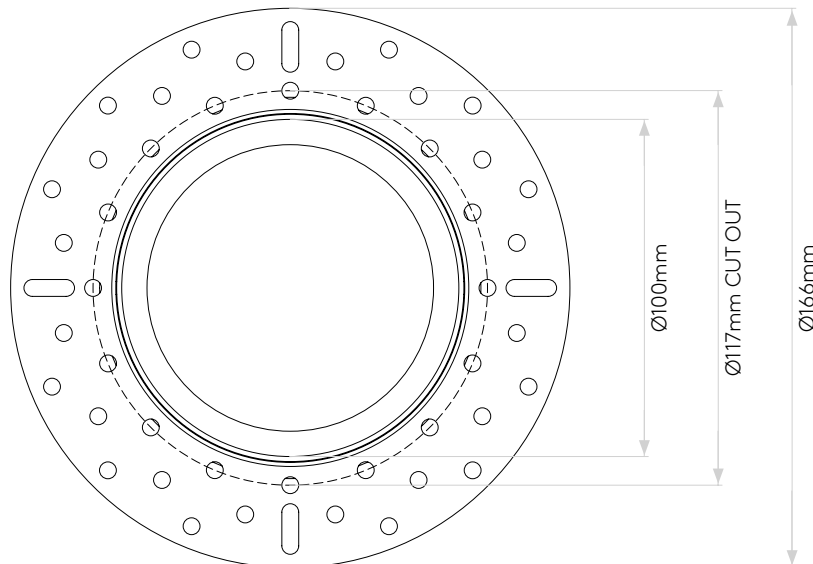

PRODUCT ELEVATIONS

astro

Please note that some dimensions may vary slightly due to manufacturing tolerances, this includes cable entry and fixing holes

Veuillez noter que certaines dimensions peuvent varier légèrement en raison des tolérances de fabrication, y compris l'entrée de câble et les trous de fixation.

Bitte beachten Sie, dass die Maße Fertigungstoleranzen unterliegen und daher in geringem Umfang von der angegebenen Größe abweichen können. Dies gilt auch für Kabeleingänge und Befestigungslöcher.

Si prega notare che possono esserci piccole variazioni in alcune dimensioni dovute alle tolleranze di produzione, queste includono l'ingresso del cavo e i fori di fissaggio.