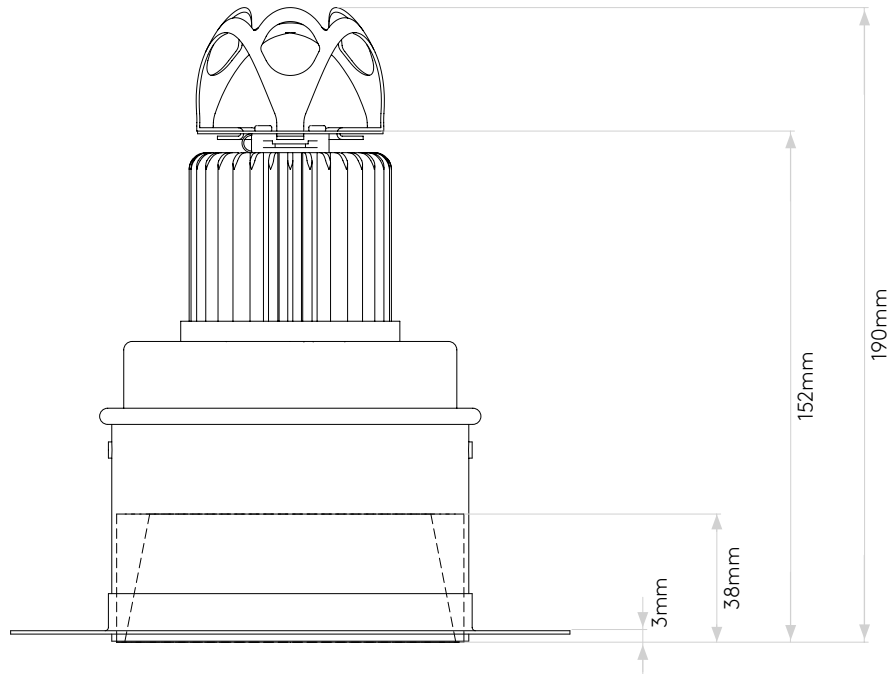

LAMP

| | |
|--------------------------------|----------------|
| LIGHT SOURCE: | COB LED |
| WATTAGE: | 12.7W |
| LAMP INCLUDED: | Yes (Integral) |
| MAXIMUM LAMP LENGTH (mm): | - |
| LUMINOUS FLUX (lm): | 1230 |
| COLOUR TEMP (K): | 3000 |
| CRI (Ra): | 80 |
| MACADAM ELLIPSE: | 3-Step |
| TILT ADJUSTABLE ANGLE (°): | - |
| ROTATION ADJUSTABLE ANGLE (°): | - |
| LIFETIME (hrs): | 36300 |
| BEAM ANGLE (°): | 25.5 |

PRODUCT ELEVATIONS

astro

Please note that some dimensions may vary slightly due to manufacturing tolerances, this includes cable entry and fixing holes

Veuillez noter que certaines dimensions peuvent varier légèrement en raison des tolérances de fabrication, y compris l'entrée de câble et les trous de fixation.