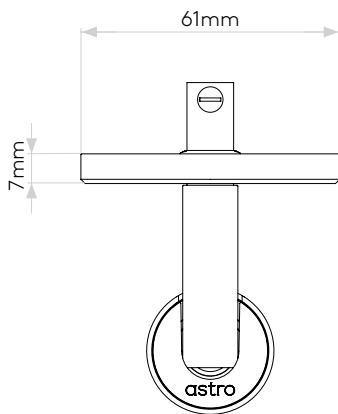

PRODUCT ELEVATIONS

astro

Please note that some dimensions may vary slightly due to manufacturing tolerances, this includes cable entry and fixing holes

Veillez noter que certaines dimensions peuvent varier légèrement en raison des tolérances de fabrication, y compris l'entrée de câble et les trous de fixation.

Bitte beachten Sie, dass die Maße Fertigungstoleranzen unterliegen und daher in geringem Umfang von der angegebenen Größe abweichen können. Dies gilt auch für Kabeleingänge und Befestigungslöcher.

Si prega notare che possono esserci piccole variazioni in alcune dimensioni dovute alle tolleranze di produzione, queste includono l'ingresso del cavo e i fori di fissaggio.