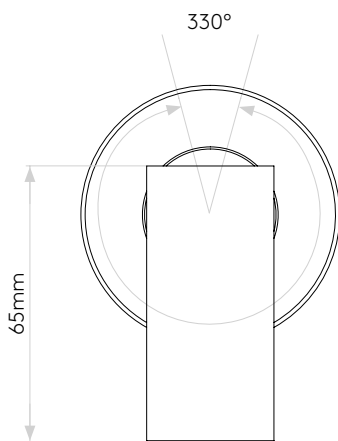

PRODUCT ELEVATIONS

astro

Please note that some dimensions may vary slightly due to manufacturing tolerances, this includes cable entry and fixing holes

Veillez noter que certaines dimensions peuvent varier légèrement en raison des tolérances de fabrication, y compris l'entrée de câble et les trous de fixation.

Bitte beachten Sie, dass die Maße Fertigungstoleranzen unterliegen und daher in geringem Umfang von der angegebenen Größe abweichen können. Dies gilt auch für Kabeleingänge und Befestigungslöcher.

Si prega notare che possono esserci piccole variazioni in alcune dimensioni dovute alle tolleranze di produzione, queste includono l'ingresso del cavo e i fori di fissaggio.