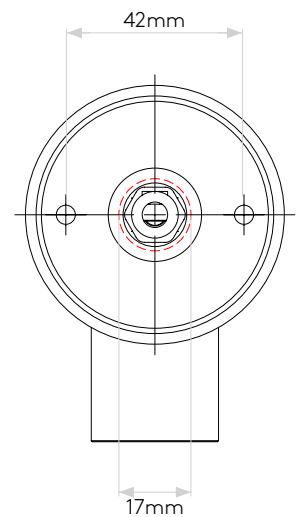

PRODUCT ELEVATIONS

astro

Please note that some dimensions may vary slightly due to manufacturing tolerances, this includes cable entry and fixing holes

Veillez noter que certaines dimensions peuvent varier légèrement en raison des tolérances de fabrication, y compris l'entrée de câble et les trous de fixation.

Bitte beachten Sie, dass die Maße Fertigungstoleranzen unterliegen und daher in geringem Umfang von der angegebenen Größe abweichen können. Dies gilt auch für Kabeleingänge und Befestigungslöcher.

Si prega notare che possono esserci piccole variazioni in alcune dimensioni dovute alle tolleranze di produzione, queste includono l'ingresso del cavo e i fori di fissaggio.