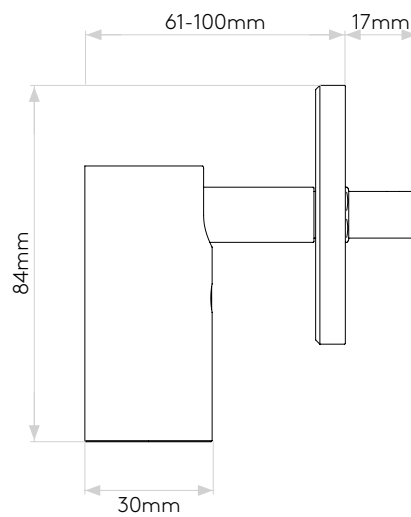

PRODUCT ELEVATIONS

astro

Please note that some dimensions may vary slightly due to manufacturing tolerances, this includes cable entry and fixing holes

Veillez noter que certaines dimensions peuvent varier légèrement en raison des tolérances de fabrication, y compris l'entrée de câble et les trous de fixation.

Bitte beachten Sie, dass die Maße Fertigungstoleranzen unterliegen und daher in geringem Umfang von der angegebenen Größe abweichen können. Dies gilt auch für Kabeleingänge und Befestigungslöcher.

Si prega notare che possono esserci piccole variazioni in alcune dimensioni dovute alle tolleranze di produzione, queste includono l'ingresso del cavo e i fori di fissaggio.