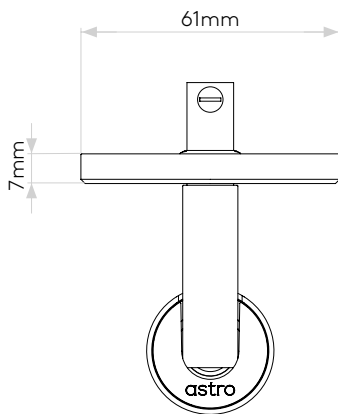

MICRO RECESS UNSWITCHED

astro

GENERAL

LOCATION:	Interior
CLASS:	CE (Class III)
IP RATING:	IP20
BATHROOM ZONE:	Zone 3
DRIVER REQUIRED:	Constant Current 700mA
INSTALLATION ORIENTATION:	Wall Mount
MAIN MATERIAL:	Metal - Aluminium
DIMENSIONS (mm):	H: 84 W: 61 D:100 Ø: 61
CUT OUT HOLE (mm):	Ø:17
RECESS DEPTH (mm):	21
FIRE RATING:	-
CABLE LENGTH (mm):	1000
GROSS WEIGHT (kg):	0.24

LAMP

LIGHT SOURCE:	High Power LED
WATTAGE:	2W
LAMP INCLUDED:	Yes (Integral)
MAXIMUM LAMP LENGTH (mm):	-
LUMINOUS FLUX (lm):	164
COLOUR TEMP (K):	2700
CRI (Ra):	90
MACADAM ELLIPSE:	3-Step
TILT ADJUSTABLE ANGLE (°):	90
ROTATION ADJUSTABLE ANGLE (°):	330
LIFETIME (hrs):	60000
BEAM ANGLE (°):	21

Please note that some dimensions may vary slightly due to manufacturing tolerances, this includes cable entry and fixing holes

Veillez noter que certaines dimensions peuvent varier légèrement en raison des tolérances de fabrication, y compris l'entrée de câble et les trous de fixation.