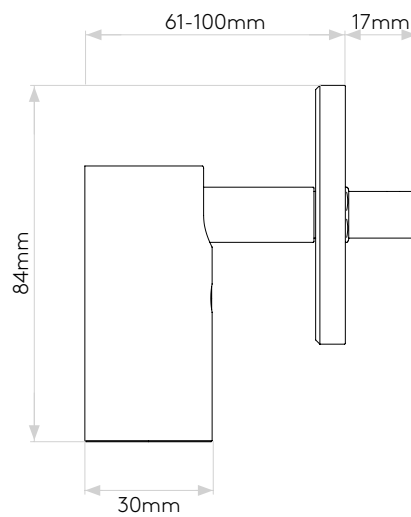

MICRO RECESS UNSWITCHED

astro

GENERAL

LOCATION:	Interior
CLASS:	CE (Class III)
IP RATING:	IP20
BATHROOM ZONE:	Zone 3
DRIVER REQUIRED:	Constant Current 700mA
INSTALLATION ORIENTATION:	Wall Mount
MAIN MATERIAL:	Metal - Aluminium
DIMENSIONS (mm):	H: 84 W: 61 D:100 Ø: 61
CUT OUT HOLE (mm):	Ø:17
RECESS DEPTH (mm):	21
FIRE RATING:	-
CABLE LENGTH (mm):	1000
GROSS WEIGHT (kg):	0.24

LAMP

LIGHT SOURCE:	High Power LED
WATTAGE:	2W
LAMP INCLUDED:	Yes (Integral)
MAXIMUM LAMP LENGTH (mm):	-
LUMINOUS FLUX (lm):	164
COLOUR TEMP (K):	2700
CRI (Ra):	90
MACADAM ELLIPSE:	3-Step
TILT ADJUSTABLE ANGLE (°):	90
ROTATION ADJUSTABLE ANGLE (°):	330
LIFETIME (hrs):	60000
BEAM ANGLE (°):	21

Please note that some dimensions may vary slightly due to manufacturing tolerances, this includes cable entry and fixing holes

Veillez noter que certaines dimensions peuvent varier légèrement en raison des tolérances de fabrication, y compris l'entrée de câble et les trous de fixation.