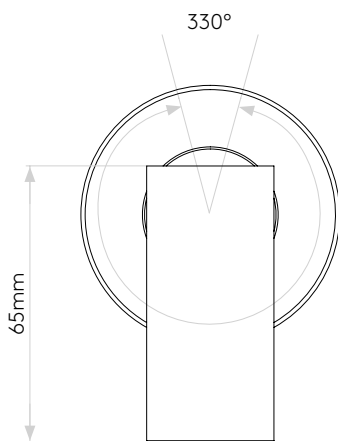

MICRO RECESS UNSWITCHED

astro

GENERAL

LOCATION:	Interior
CLASS:	CE (Class III)
IP RATING:	IP20
BATHROOM ZONE:	Zone 3
DRIVER REQUIRED:	Constant Current 700mA
INSTALLATION ORIENTATION:	Wall Mount
MAIN MATERIAL:	Metal - Aluminium
DIMENSIONS (mm):	H: 84 W: 61 D:100 Ø: 61
CUT OUT HOLE (mm):	Ø:17
RECESS DEPTH (mm):	21
FIRE RATING:	-
CABLE LENGTH (mm):	1000
GROSS WEIGHT (kg):	0.24

LAMP

LIGHT SOURCE:	High Power LED
WATTAGE:	2W
LAMP INCLUDED:	Yes (Integral)
MAXIMUM LAMP LENGTH (mm):	-
LUMINOUS FLUX (lm):	164
COLOUR TEMP (K):	2700
CRI (Ra):	90
MACADAM ELLIPSE:	3-Step
TILT ADJUSTABLE ANGLE (°):	90
ROTATION ADJUSTABLE ANGLE (°):	330
LIFETIME (hrs):	60000
BEAM ANGLE (°):	21

Please note that some dimensions may vary slightly due to manufacturing tolerances, this includes cable entry and fixing holes

Veillez noter que certaines dimensions peuvent varier légèrement en raison des tolérances de fabrication, y compris l'entrée de câble et les trous de fixation.