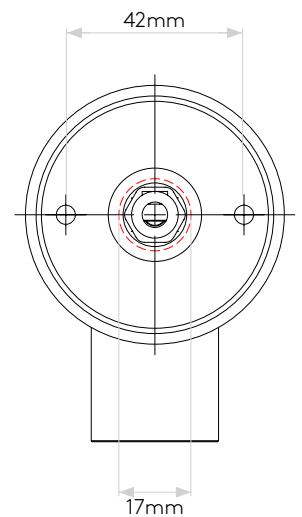

MICRO RECESS UNSWITCHED

astro

GENERAL

LOCATION:	Interior
CLASS:	CE (Class III)
IP RATING:	IP20
BATHROOM ZONE:	Zone 3
DRIVER REQUIRED:	Constant Current 700mA
INSTALLATION ORIENTATION:	Wall Mount
MAIN MATERIAL:	Metal - Aluminium
DIMENSIONS (mm):	H: 84 W: 61 D:100 Ø: 61
CUT OUT HOLE (mm):	Ø:17
RECESS DEPTH (mm):	21
FIRE RATING:	-
CABLE LENGTH (mm):	1000
GROSS WEIGHT (kg):	0.24

LAMP

LIGHT SOURCE:	High Power LED
WATTAGE:	2W
LAMP INCLUDED:	Yes (Integral)
MAXIMUM LAMP LENGTH (mm):	-
LUMINOUS FLUX (lm):	164
COLOUR TEMP (K):	2700
CRI (Ra):	90
MACADAM ELLIPSE:	3-Step
TILT ADJUSTABLE ANGLE (°):	90
ROTATION ADJUSTABLE ANGLE (°):	330
LIFETIME (hrs):	60000
BEAM ANGLE (°):	21

Please note that some dimensions may vary slightly due to manufacturing tolerances, this includes cable entry and fixing holes

Veillez noter que certaines dimensions peuvent varier légèrement en raison des tolérances de fabrication, y compris l'entrée de câble et les trous de fixation.