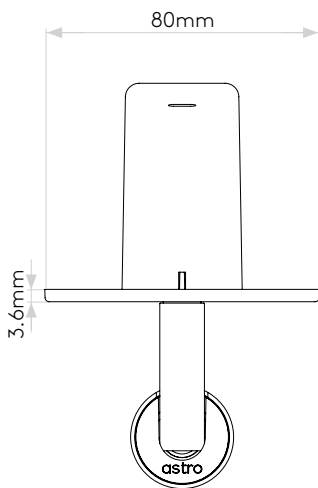

PRODUCT ELEVATIONS

astro

Please note that some dimensions may vary slightly due to manufacturing tolerances, this includes cable entry and fixing holes

Veillez noter que certaines dimensions peuvent varier légèrement en raison des tolérances de fabrication, y compris l'entrée de câble et les trous de fixation.

Bitte beachten Sie, dass die Maße Fertigungstoleranzen unterliegen und daher in geringem Umfang von der angegebenen Größe abweichen können. Dies gilt auch für Kabeleingänge und Befestigungslöcher.

Si prega notare che possono esserci piccole variazioni in alcune dimensioni dovute alle tolleranze di produzione, queste includono l'ingresso del cavo e i fori di fissaggio.