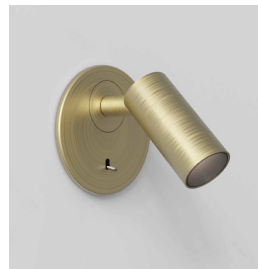

## LAMP

|                                |                |
|--------------------------------|----------------|
| LIGHT SOURCE:                  | High Power LED |
| WATTAGE:                       | 3.4W           |
| LAMP INCLUDED:                 | Yes (Integral) |
| MAXIMUM LAMP LENGTH (mm):      | -              |
| LUMINOUS FLUX (lm):            | 166            |
| COLOUR TEMP (K):               | 2700           |
| CRI (Ra):                      | 80             |
| MACADAM ELLIPSE:               | 3-Step         |
| TILT ADJUSTABLE ANGLE (°):     | 90             |
| ROTATION ADJUSTABLE ANGLE (°): | 330            |
| LIFETIME (hrs):                | 60000          |
| BEAM ANGLE (°):                | 16             |

## ADDITIONAL INFORMATION:

|                 |   |
|-----------------|---|
| SHADE INCLUDED: | -   |
| SHADE MATERIAL: | -   |
| F MARK:         | Suitable for mounting<br>on flammable materials |

CODE: 1407006  
FINISH: MATT WHITE

CODE: 1407007  
FINISH: MATT BLACK

CODE: 1407008  
FINISH: MATT NICKEL

CODE: 1407009  
FINISH: BRONZE

CODE: 1407010  
FINISH: MATT GOLD

TO MAINTAIN THIS PRODUCT TO ITS BEST CONDITION, PLEASE VIEW OUR CARE AND CLEANING GUIDE ON THE SUPPORT SECTION OF THE ASTRO WEBSITE.