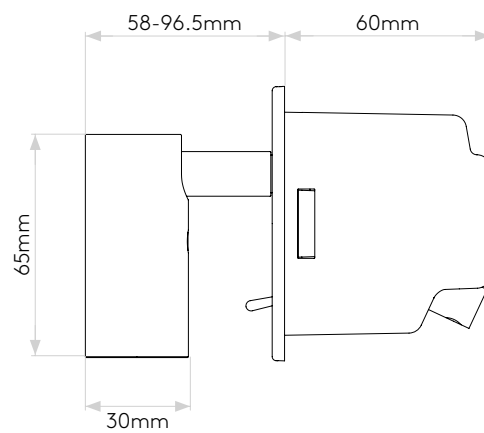

PRODUCT ELEVATIONS

astro

Please note that some dimensions may vary slightly due to manufacturing tolerances, this includes cable entry and fixing holes

Veillez noter que certaines dimensions peuvent varier légèrement en raison des tolérances de fabrication, y compris l'entrée de câble et les trous de fixation.

Bitte beachten Sie, dass die Maße Fertigungstoleranzen unterliegen und daher in geringem Umfang von der angegebenen Größe abweichen können. Dies gilt auch für Kabeleingänge und Befestigungslöcher.

Si prega notare che possono esserci piccole variazioni in alcune dimensioni dovute alle tolleranze di produzione, queste includono l'ingresso del cavo e i fori di fissaggio.