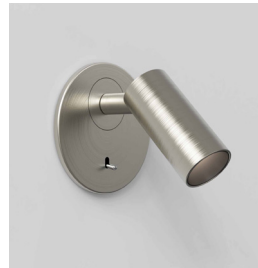

CODE: 1407008
FINISH: MATT NICKEL