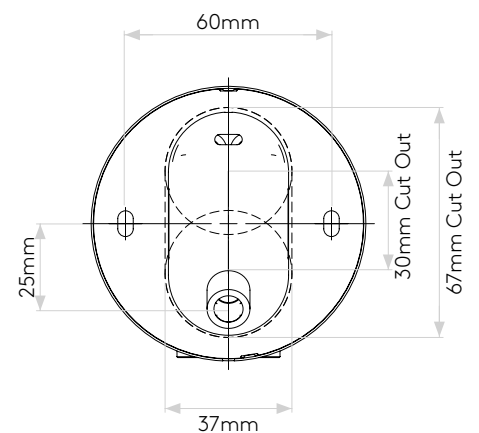

PRODUCT ELEVATIONS

astro

Please note that some dimensions may vary slightly due to manufacturing tolerances, this includes cable entry and fixing holes

Veillez noter que certaines dimensions peuvent varier légèrement en raison des tolérances de fabrication, y compris l'entrée de câble et les trous de fixation.

Bitte beachten Sie, dass die Maße Fertigungstoleranzen unterliegen und daher in geringem Umfang von der angegebenen Größe abweichen können. Dies gilt auch für Kabeleingänge und Befestigungslöcher.

Si prega notare che possono esserci piccole variazioni in alcune dimensioni dovute alle tolleranze di produzione, queste includono l'ingresso del cavo e i fori di fissaggio.