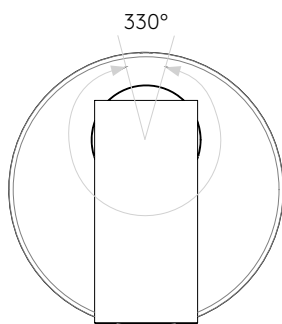

PRODUCT ELEVATIONS

astro

Please note that some dimensions may vary slightly due to manufacturing tolerances, this includes cable entry and fixing holes

Veillez noter que certaines dimensions peuvent varier légèrement en raison des tolérances de fabrication, y compris l'entrée de câble et les trous de fixation.

Bitte beachten Sie, dass die Maße Fertigungstoleranzen unterliegen und daher in geringem Umfang von der angegebenen Größe abweichen können. Dies gilt auch für Kabeleingänge und Befestigungslöcher.

Si prega notare che possono esserci piccole variazioni in alcune dimensioni dovute alle tolleranze di produzione, queste includono l'ingresso del cavo e i fori di fissaggio.