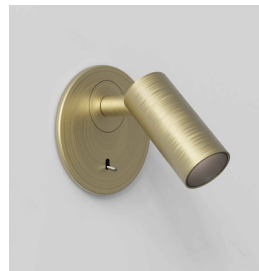

## LAMP

LIGHT SOURCE:	High Power LED
WATTAGE:	3.4W
LAMP INCLUDED:	Yes (Integral)
MAXIMUM LAMP LENGTH (mm):	-
LUMINOUS FLUX (lm):	166
COLOUR TEMP (K):	2700
CRI (Ra):	80
MACADAM ELLIPSE:	3-Step
TILT ADJUSTABLE ANGLE (°):	90
ROTATION ADJUSTABLE ANGLE (°):	330
LIFETIME (hrs):	60000
BEAM ANGLE (°):	16

## ADDITIONAL INFORMATION:

SHADE INCLUDED:	-
SHADE MATERIAL:	-
F MARK:	Suitable for mounting on flammable materials

CODE: 1407006  
FINISH: MATT WHITE

CODE: 1407007  
FINISH: MATT BLACK

CODE: 1407008  
FINISH: MATT NICKEL

CODE: 1407009  
FINISH: BRONZE

CODE: 1407010  
FINISH: MATT GOLD

TO MAINTAIN THIS PRODUCT TO ITS BEST CONDITION, PLEASE VIEW OUR CARE AND CLEANING GUIDE ON THE SUPPORT SECTION OF THE ASTRO WEBSITE.

Pour entretenir au mieux ce produit, veuillez consulter notre guide d'entretien et de nettoyage, dans la rubrique d'aide sur le site Web d'Astro.