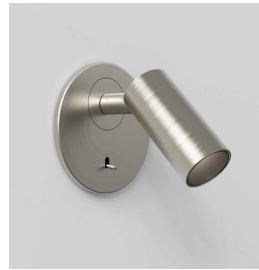

## MICRO RECESS SWITCHED

astro

## LAMP

LIGHT SOURCE:	High Power LED
WATTAGE:	3.4W
LAMP INCLUDED:	Yes (Integral)
MAXIMUM LAMP LENGTH (mm):	-
LUMINOUS FLUX (lm):	166
COLOUR TEMP (K):	2700
CRI (Ra):	80
MACADAM ELLIPSE:	3-Step
TILT ADJUSTABLE ANGLE (°):	90
ROTATION ADJUSTABLE ANGLE (°):	330
LIFETIME (hrs):	60000
BEAM ANGLE (°):	16

## ADDITIONAL INFORMATION:

SHADE INCLUDED:	-
SHADE MATERIAL:	-
F MARK:	Suitable for mounting on flammable materials

CODE: 1407006  
FINISH: MATT WHITE

CODE: 1407007  
FINISH: MATT BLACK

CODE: 1407008  
FINISH: MATT NICKEL

CODE: 1407009  
FINISH: BRONZE

CODE: 1407010  
FINISH: MATT GOLD

TO MAINTAIN THIS PRODUCT TO ITS BEST CONDITION, PLEASE VIEW OUR CARE AND CLEANING GUIDE ON THE SUPPORT SECTION OF THE ASTRO WEBSITE.

Pour entretenir au mieux ce produit, veuillez consulter notre guide d'entretien et de nettoyage, dans la rubrique d'aide sur le site Web d'Astro.