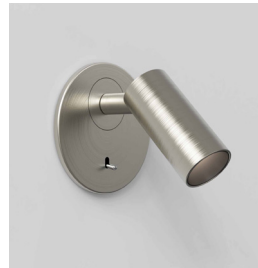

## MICRO RECESS SWITCHED

astro

## LAMP

LIGHT SOURCE:	High Power LED
WATTAGE:	3.4W
LAMP INCLUDED:	Yes (Integral)
MAXIMUM LAMP LENGTH (mm):	-
LUMINOUS FLUX (lm):	166
COLOUR TEMP (K):	2700
CRI (Ra):	80
MACADAM ELLIPSE:	3-Step
TILT ADJUSTABLE ANGLE (°):	90
ROTATION ADJUSTABLE ANGLE (°):	330
LIFETIME (hrs):	60000
BEAM ANGLE (°):	16

## ADDITIONAL INFORMATION:

SHADE INCLUDED:	-
SHADE MATERIAL:	-
F MARK:	Suitable for mounting on flammable materials

CODE: 1407006  
FINISH: MATT WHITE

CODE: 1407007  
FINISH: MATT BLACK

CODE: 1407008  
FINISH: MATT NICKEL

CODE: 1407009  
FINISH: BRONZE

CODE: 1407010  
FINISH: MATT GOLD

TO MAINTAIN THIS PRODUCT TO ITS BEST CONDITION, PLEASE VIEW OUR CARE AND CLEANING GUIDE ON THE SUPPORT SECTION OF THE ASTRO WEBSITE.

Pour entretenir au mieux ce produit, veuillez consulter notre guide d'entretien et de nettoyage, dans la rubrique d'aide sur le site Web d'Astro.