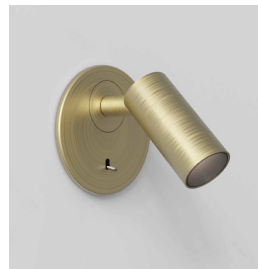

## MICRO RECESS SWITCHED

astro

## LAMP

LIGHT SOURCE:	High Power LED
WATTAGE:	3.4W
LAMP INCLUDED:	Yes (Integral)
MAXIMUM LAMP LENGTH (mm):	-
LUMINOUS FLUX (lm):	166
COLOUR TEMP (K):	2700
CRI (Ra):	80
MACADAM ELLIPSE:	3-Step
TILT ADJUSTABLE ANGLE (°):	90
ROTATION ADJUSTABLE ANGLE (°):	330
LIFETIME (hrs):	60000
BEAM ANGLE (°):	16

## ADDITIONAL INFORMATION:

SHADE INCLUDED:	-
SHADE MATERIAL:	-
F MARK:	Suitable for mounting on flammable materials

CODE: 1407006  
FINISH: MATT WHITE

CODE: 1407007  
FINISH: MATT BLACK

CODE: 1407008  
FINISH: MATT NICKEL

CODE: 1407009  
FINISH: BRONZE

CODE: 1407010  
FINISH: MATT GOLD

TO MAINTAIN THIS PRODUCT TO ITS BEST CONDITION, PLEASE VIEW OUR CARE AND CLEANING GUIDE ON THE SUPPORT SECTION OF THE ASTRO WEBSITE.

Pour entretenir au mieux ce produit, veuillez consulter notre guide d'entretien et de nettoyage, dans la rubrique d'aide sur le site Web d'Astro.