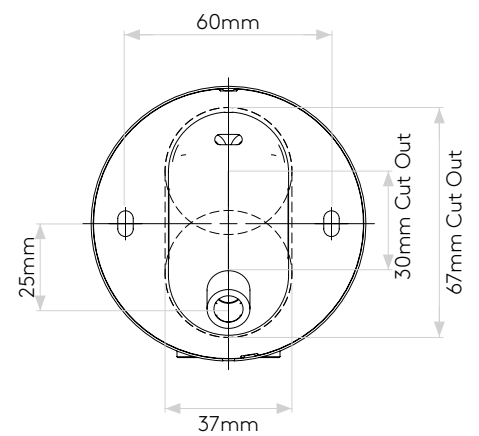

PRODUCT ELEVATIONS

astro

Please note that some dimensions may vary slightly due to manufacturing tolerances, this includes cable entry and fixing holes

Veillez noter que certaines dimensions peuvent varier légèrement en raison des tolérances de fabrication, y compris l'entrée de câble et les trous de fixation.

Bitte beachten Sie, dass die Maße Fertigungstoleranzen unterliegen und daher in geringem Umfang von der angegebenen Größe abweichen können. Dies gilt auch für Kabeleingänge und Befestigungslöcher.

Si prega notare che possono esserci piccole variazioni in alcune dimensioni dovute alle tolleranze di produzione, queste includono l'ingresso del cavo e i fori di fissaggio.