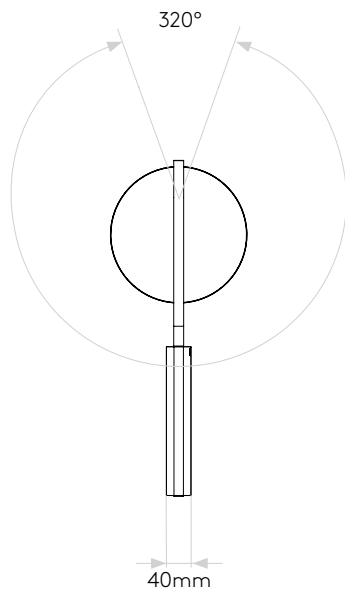

PRODUCT ELEVATIONS

astro

Please note that some dimensions may vary slightly due to manufacturing tolerances, this includes cable entry and fixing holes

Veillez noter que certaines dimensions peuvent varier légèrement en raison des tolérances de fabrication, y compris l'entrée de câble et les trous de fixation.

Bitte beachten Sie, dass die Maße Fertigungstoleranzen unterliegen und daher in geringem Umfang von der angegebenen Größe abweichen können. Dies gilt auch für Kabeingänge und Befestigungslöcher.

Si prega notare che possono esserci piccole variazioni in alcune dimensioni dovute alle tolleranze di produzione, queste includono l'ingresso del cavo e i fori di fissaggio.