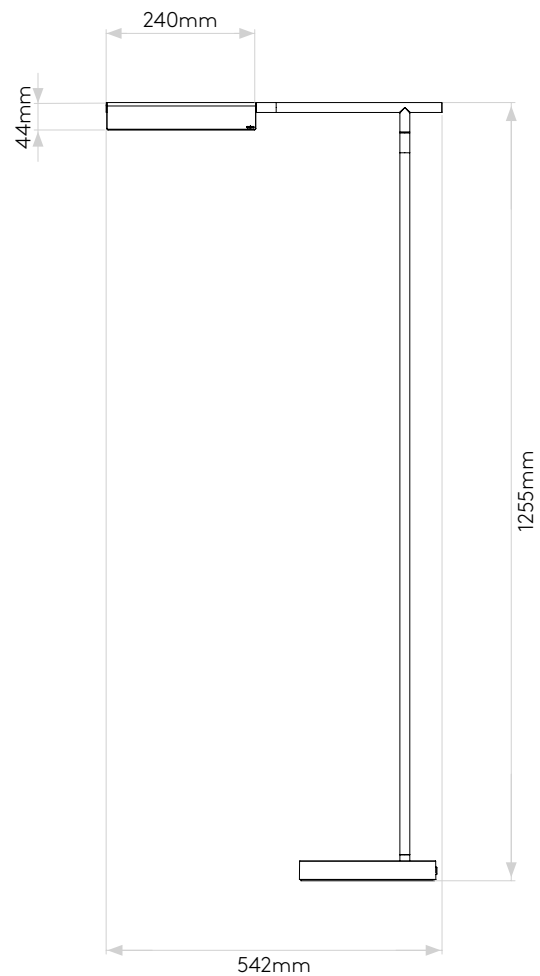

FOLD FLOOR LED

astro

GENERAL

| | |
|---------------------------|----------------------|
| LOCATION: | Interior |
| CLASS: | CE (Class II) |
| IP RATING: | IP20 |
| BATHROOM ZONE: | Zone 3 |
| DRIVER REQUIRED: | No |
| INSTALLATION ORIENTATION: | Ground/Floor |
| MAIN MATERIAL: | Metal - Mild Steel |
| DIMENSIONS (mm): | H:1255 W: 542 D: 220 |
| CUT OUT HOLE (mm): | - |
| RECESS DEPTH (mm): | - |
| FIRE RATING: | - |
| CABLE LENGTH (mm): | - |
| GROSS WEIGHT (kg): | 7.6 |

LAMP

| | |
|--------------------------------|----------------|
| LIGHT SOURCE: | COB LED |
| WATTAGE: | 8.1W |
| LAMP INCLUDED: | Yes (Integral) |
| MAXIMUM LAMP LENGTH (mm): | - |
| LUMINOUS FLUX (lm): | 324 |
| COLOUR TEMP (K): | 2700 |
| CRI (Ra): | 90 |
| MACADAM ELLIPSE: | 3-Step |
| TILT ADJUSTABLE ANGLE (°): | 320 |
| ROTATION ADJUSTABLE ANGLE (°): | 320 |
| LIFETIME (hrs): | To Be Advised |
| BEAM ANGLE (°): | 60 |

PRODUCT ELEVATIONS

astro

Please note that some dimensions may vary slightly due to manufacturing tolerances, this includes cable entry and fixing holes

Veillez noter que certaines dimensions peuvent varier légèrement en raison des tolérances de fabrication, y compris l'entrée de câble et les trous de fixation.