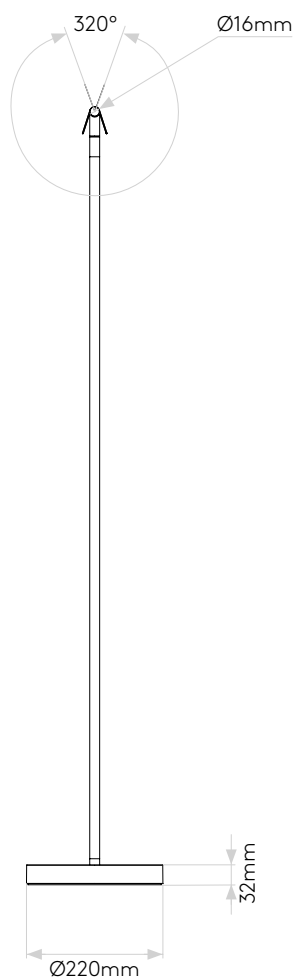

FOLD FLOOR LED

astro

GENERAL

| | |
|---------------------------|----------------------|
| LOCATION: | Interior |
| CLASS: | CE (Class II) |
| IP RATING: | IP20 |
| BATHROOM ZONE: | Zone 3 |
| DRIVER REQUIRED: | No |
| INSTALLATION ORIENTATION: | Ground/Floor |
| MAIN MATERIAL: | Metal - Mild Steel |
| DIMENSIONS (mm): | H:1255 W: 542 D: 220 |
| CUT OUT HOLE (mm): | - |
| RECESS DEPTH (mm): | - |
| FIRE RATING: | - |
| CABLE LENGTH (mm): | - |
| GROSS WEIGHT (kg): | 7.6 |

LAMP

| | |
|--------------------------------|----------------|
| LIGHT SOURCE: | COB LED |
| WATTAGE: | 8.1W |
| LAMP INCLUDED: | Yes (Integral) |
| MAXIMUM LAMP LENGTH (mm): | - |
| LUMINOUS FLUX (lm): | 324 |
| COLOUR TEMP (K): | 2700 |
| CRI (Ra): | 90 |
| MACADAM ELLIPSE: | 3-Step |
| TILT ADJUSTABLE ANGLE (°): | 320 |
| ROTATION ADJUSTABLE ANGLE (°): | 320 |
| LIFETIME (hrs): | To Be Advised |
| BEAM ANGLE (°): | 60 |

PRODUCT ELEVATIONS

astro

Please note that some dimensions may vary slightly due to manufacturing tolerances, this includes cable entry and fixing holes

Veillez noter que certaines dimensions peuvent varier légèrement en raison des tolérances de fabrication, y compris l'entrée de câble et les trous de fixation.

Bitte beachten Sie, dass die Maße Fertigungstoleranzen unterliegen und daher in geringem Umfang von der angegebenen Größe abweichen können. Dies gilt auch für Kabeingänge und Befestigungslöcher.

Si prega notare che possono esserci piccole variazioni in alcune dimensioni dovute alle tolleranze di produzione, queste includono l'ingresso del cavo e i fori di fissaggio.