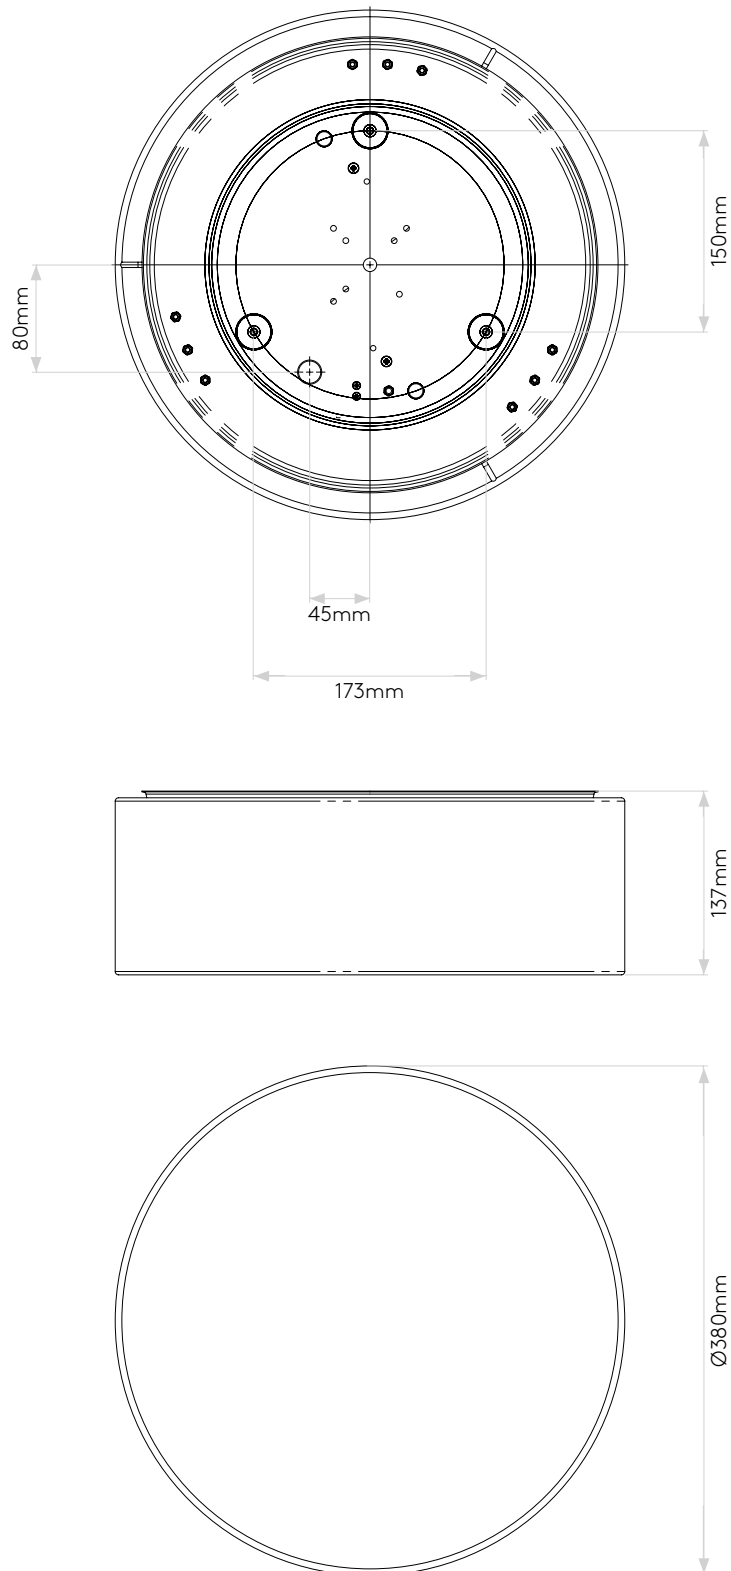

CAMBRIA 380

astro

GENERAL

LOCATION:	Interior
CLASS:	CE (Class I)
IP RATING:	IP20
BATHROOM ZONE:	-
DRIVER REQUIRED:	No
INSTALLATION ORIENTATION:	Ceiling Mount
MAIN MATERIAL:	Fabric
DIMENSIONS (mm):	H: 137 Ø: 380
CUT OUT HOLE (mm):	-
RECESS DEPTH (mm):	-
FIRE RATING:	-
CABLE LENGTH (mm):	-
GROSS WEIGHT (kg):	1.8

LAMP

LIGHT SOURCE:	LED E27/ES
WATTAGE:	2 X 12W MAX
LAMP INCLUDED:	No
MAXIMUM LAMP LENGTH (mm):	150
LUMINOUS FLUX (lm):	Lamp Dependent
COLOUR TEMP (K):	Lamp Dependent
CRI (Ra):	Lamp Dependent
MACADAM ELLIPSE:	Lamp Dependent
TILT ADJUSTABLE ANGLE (°):	-
ROTATION ADJUSTABLE ANGLE (°):	-
LIFETIME (hrs):	Lamp Dependent
BEAM ANGLE (°):	-

Please note that some dimensions may vary slightly due to manufacturing tolerances, this includes cable entry and fixing holes

Veillez noter que certaines dimensions peuvent varier légèrement en raison des tolérances de fabrication, y compris l'entrée de câble et les trous de fixation.