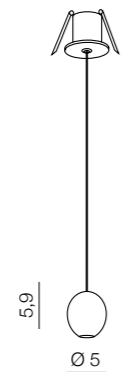

Ovum

Ariana

11 new

Ovum 1 Pendant Downlight LED

AZ3096
(black)
LED 4,5W 220lm 3000K
aluminium

Ovum 1 Pendant LED

AZ3095
(black)
LED 4,5W 220lm 3000K
aluminium

Ariana
1 **AZ0002** (black)
new 2 **AZ3071** (white)
E27 1x 60W only LED
metal/fabric