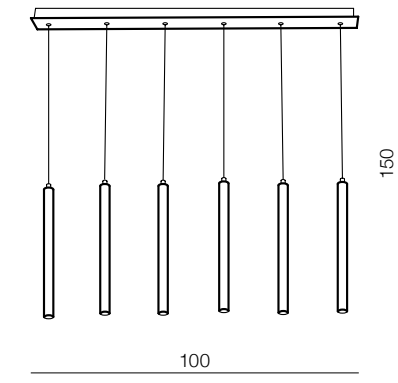

Izolda 6 LED
AZ3340
(black)
LED 30W 2550lm 3000K
metal/wood