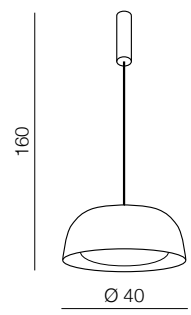

Lenox Pendant 40 SMART
AZ3147
(black/copper)
RGB LED 24W 1968lm
2700-6500K dimmable
aluminium/acrylic