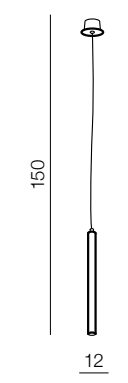

Izolda 1 LED
AZ3339
(black)
LED 5W 425lm 3000K
metal/wood