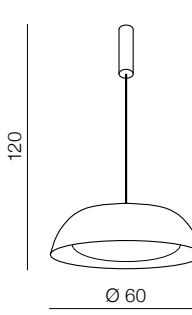

Lenox Pendant 60
AZ3148
(black/copper)
LED 40W 3280lm 3000K
aluminium/acrylic