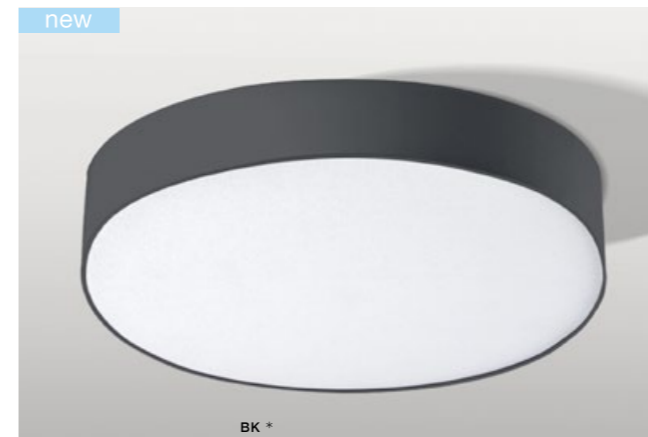

COLOUR / NEW INDEX NO.

- 3000K WHITE (WH) **AZ3246**
- 3000K BLACK (BK) **AZ3245**
- 4000K WHITE (WH) **AZ3248**
- 4000K BLACK (BK) **AZ3247**

* - EXPLANATION SHORTCUT PAGE 2 (E)

MONZA II R SMART

LED Panels