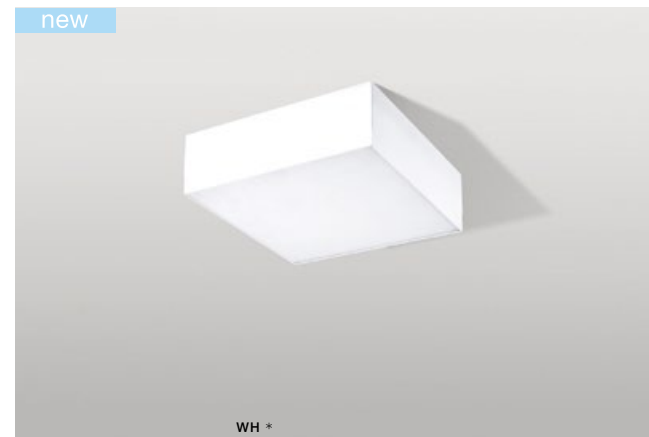

MONZA II S SMART

LED Panels

MONZA II S SMART 17 3000K/ 4000K

LED integrated

product code – look AZ	LED 18W 1530lm DIMM 3000K	
acrylic/aluminium	LED 18W 1530lm DIMM 4000K	
IP20	installation place	
group energy label		

COLOUR / NEW INDEX NO.

- 3000K WHITE (WH) **AZ3258**
- 3000K BLACK (BK) **AZ3257**
- 4000K WHITE (WH) **AZ3260**
- 4000K BLACK (BK) **AZ3259**

MONZA II S SMART 30 3000K/ 4000K

LED integrated

product code – look AZ	LED 36W 3060lm DIMM 3000K	
acrylic/aluminium	LED 36W 3060lm DIMM 4000K	
IP20	installation place	
group energy label		