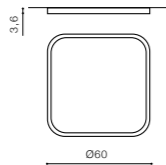

THIN SMART

LED Panels

THIN SQUARE

bulb integrated

product code – look AZ	SMART LED 50W CCT 2700-6500K	LED
aluminium/acrylic	4000lm DIMMABLE	
IP20	installation place	
group energy label		

COLOUR / NEW INDEX NO.

- ☐ WHITE (WH) **AZ3429**
- ☒ BLACK (BK) **AZ3430**

Available SMART functions:

- 🔌 – switch ON/OFF
- 📅 – calendary
- ☀️ – dimmable
- 🖼️ – sceneries
- 🗣️ – voice control

THIN ROUND

bulb integrated

product code – look AZ	SMART LED 50W CCT 2700-6500K	LED
aluminium/acrylic	4000lm DIMMABLE	
IP20	installation place	
group energy label		

COLOUR / NEW INDEX NO.

- ☐ WHITE (WH) **AZ3431**
- ☒ BLACK (BK) **AZ3432**

* - EXPLANATION SHORTCUT PAGE 2 (E)

THIN SMART

LED Panels