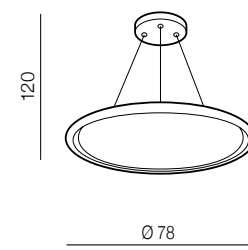

Available SMART functions:

- 🔌 - switch ON/OFF
- 📅 - calendar
- ☀️ - dimmable
- 🌡️ - CCT (2300+6500K)
- 🖼️ - sceneries
- 🗣️ - ready to voice control

1 BLACK

2 WHITE

**Cream 40 top LED**

- 1 AZ3533 (black)
- 2 AZ3534 (white)