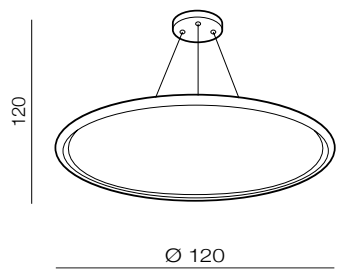

Available SMART functions:

- 🔌 - switch ON/OFF
- 📅 - calendar
- ☀️ - dimmable
- 🌡️ - CCT (2300+6500K)
- 🖼️ - sceneries
- 🗣️ - ready to voice control

1 BLACK

2 WHITE

**Cream 40 top LED**

- 1 AZ3533 (black)
- 2 AZ3534 (white)