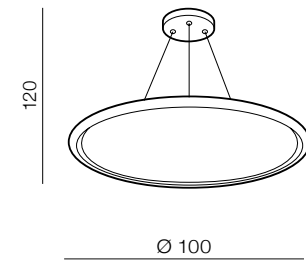

Available SMART functions:

- 🔌 - switch ON/OFF
- 📅 - calendar
- ☀️ - dimmable
- 🌡️ - CCT (2300+6500K)
- 🖼️ - sceneries
- 🗣️ - ready to voice control

1 BLACK

2 WHITE

**Cream 40 top LED**

- 1 AZ3533 (black)
- 2 AZ3534 (white)