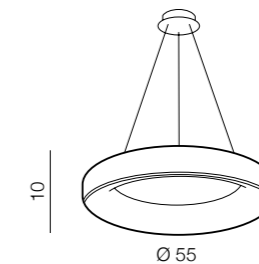

Sovana Pendant 55 SMART LED

- 1 AZ3551 (white)
- 2 AZ3553 (grey)
- 3 AZ3552 (black)

SMART LED 50W 2300-6500K 2750lm dimmable aluminium/acryl