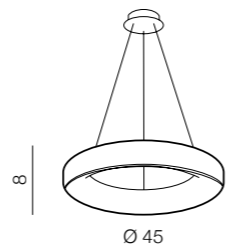

Sovana Pendant 45 SMART LED

- 1 AZ3442 (white)
- 2 AZ3444 (grey)
- 3 AZ3443 (black)

SMART LED 40W 2300-6500K 2200lm dimmable aluminium/acryl