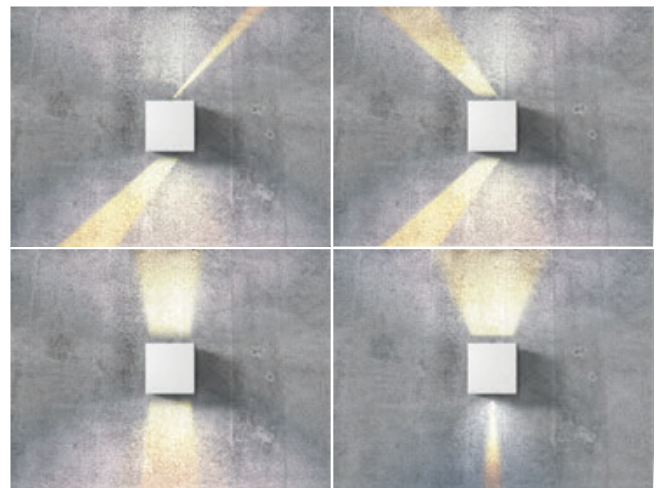

GAMBINO IP54

Outdoor lamps

GAMBINO 1 3000K / 4000K

LED integrated

voltage: 230V	LED 2x3W 500lm 3000K	LED
IP54	LED 2x3W 500lm 4000K	
technical specification	installation place	

COLOUR / NEW INDEX NO.

- 3000K WHITE (WH) **AZ0950**
- 3000K BRIGHT GREY (BGR) **AZ0958**
- 3000K DARK GREY (DGR) **AZ0957**
- 3000K BLACK (BK) **AZ4148**
- 4000K BLACK (BK) **AZ4470**
- 4000K DARK GREY (DGR) **AZ4471**
- 4000K WHITE (WH) **AZ4472**

FOUR ADJUSTABLE LIGHT ANGLE

TILT 90°