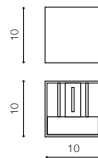

GAMBINO IP54

Outdoor lamps

GAMBINO 1 3000K / 4000K

LED integrated

voltage: 230V	LED 2x3W 500lm 3000K	LED
IP54	LED 2x3W 500lm 4000K	
technical specification	installation place	

COLOUR / NEW INDEX NO.

- 3000K WHITE (WH) **AZ0950**
- 3000K BRIGHT GREY (BGR) **AZ0958**
- 3000K DARK GREY (DGR) **AZ0957**
- 3000K BLACK (BK) **AZ4148**
- 4000K BLACK (BK) **AZ4470**
- 4000K DARK GREY (DGR) **AZ4471**
- 4000K WHITE (WH) **AZ4472**