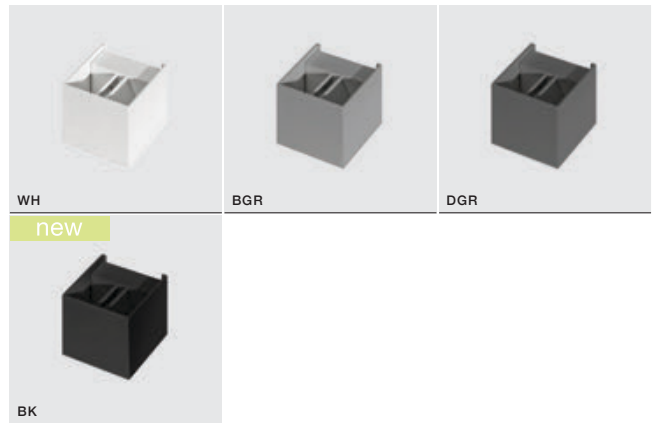

GAMBINO IP54

Outdoor lamps

GAMBINO 1 3000K / 4000K

LED integrated

voltage: 230V	LED 2x3W 500lm 3000K	LED
IP54	LED 2x3W 500lm 4000K	
technical specification	installation place	

COLOUR / NEW INDEX NO.

- 3000K WHITE (WH) **AZ0950**
- 3000K BRIGHT GREY (BGR) **AZ0958**
- 3000K DARK GREY (DGR) **AZ0957**
- 3000K BLACK (BK) **AZ4148**
- 4000K BLACK (BK) **AZ4470**
- 4000K DARK GREY (DGR) **AZ4471**
- 4000K WHITE (WH) **AZ4472**

FOUR ADJUSTABLE LIGHT ANGLE

TILT 90°