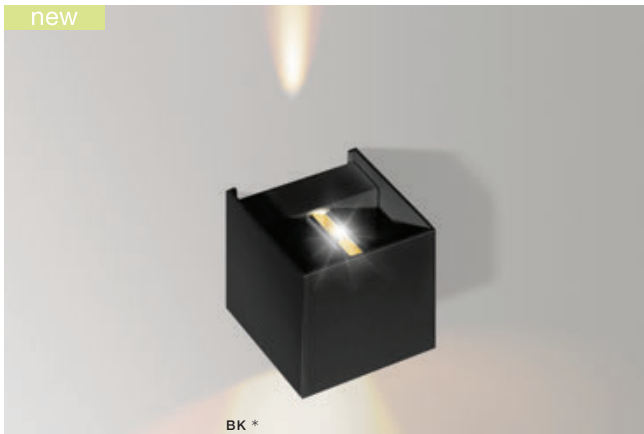

GAMBINO IP54

Outdoor lamps

GAMBINO 1 3000K / 4000K

LED integrated

voltage: 230V	LED 2x3W 500lm 3000K	LED
IP54	LED 2x3W 500lm 4000K	
technical specification	installation place	

COLOUR / NEW INDEX NO.

- 3000K WHITE (WH) **AZ0950**
- 3000K BRIGHT GREY (BGR) **AZ0958**
- 3000K DARK GREY (DGR) **AZ0957**
- 3000K BLACK (BK) **AZ4148**
- 4000K BLACK (BK) **AZ4470**
- 4000K DARK GREY (DGR) **AZ4471**
- 4000K WHITE (WH) **AZ4472**

FOUR ADJUSTABLE LIGHT ANGLE

TILT 90°