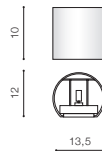

technical specification

installation place

COLOUR / NEW INDEX NO.

- BLACK (BK) **AZ4469**
- DARK GREY (DGR) **AZ2189**
- WHITE (WH) **AZ2190**

TILT 90°