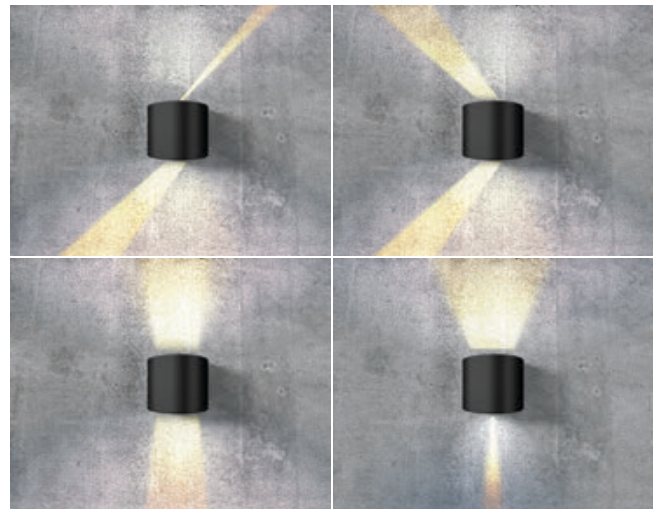

LETICIA 2 LED IP54

Outdoor lamps

FOUR ADJUSTABLE LIGHT ANGLE

LETICIA 2 LED

LED integrated

voltage: 230V

LED 2x3W 400lm 3000K

IP54

technical specification

installation place

COLOUR / NEW INDEX NO.

- BLACK (BK) **AZ4469**
- DARK GREY (DGR) **AZ2189**
- WHITE (WH) **AZ2190**

TILT 90°