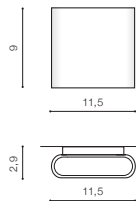

IP54

technical

specification

installation place

COLOUR / NEW INDEX NO.

- DARK GREY (DGR) **AZ2180**
- WHITE (WH). **AZ2179**
- BLACK (BK). **AZ4339**

CREMONA M

LED integrated