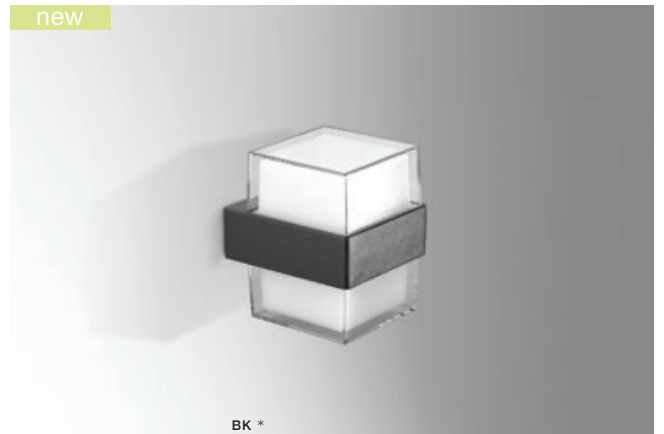

# LARS IP54

Outdoor lamps

**LARS ROUND WALL 3000K / 4000K**

LED integrated

voltage: 230V	LED 13W 1000lm 3000K		<b>LED</b>
IP44	LED 13W 1000lm 4000K		
technical specification	installation place		

**COLOUR / NEW INDEX NO.**

- 3000K BLACK (BK) . . . . . **AZ4504**
- 4000K BLACK (BK) . . . . . **AZ4505**

**LARS SQUARE 3000K / 4000K**

LED integrated

voltage: 230V	LED 13W 1000lm 3000K		<b>LED</b>
IP44	LED 13W 1000lm 4000K		
technical specification	installation place		