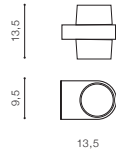

LARS SQUARE 3000K / 4000K

LED integrated

voltage: 230V	LED 13W 1000lm 3000K		LED
IP44	LED 13W 1000lm 4000K		
technical specification	installation place		

COLOUR / NEW INDEX NO.

- 3000K BLACK (BK) **AZ4506**
- 4000K BLACK (BK) **AZ4507**