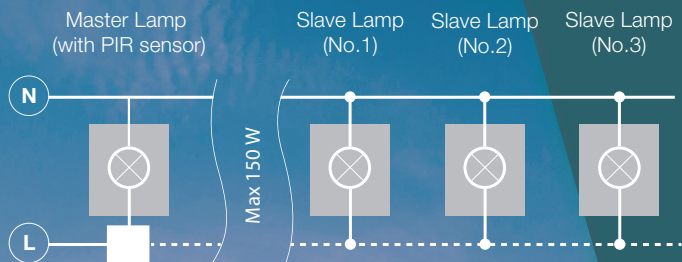

CIVITA IP54

Outdoor lamps

CIVITA

LED integrated

voltage: 230V	LED 12W 800lm 3000K		
IP54	installation place		
technical specification			

COLOUR / NEW INDEX NO.

DARK GREY (DGR) **AZ4361**

CIVITA SENSOR

LED integrated

voltage: 230V	LED 12W 800lm 3000K		
IP54	installation place		
technical specification			

COLOUR / NEW INDEX NO.

DARK GREY (DGR) **AZ4360**

MASTER SLAVE SYSTEM (OPTION)

One lamp with a PIR sensor (passive motion sensor) is enough to turn on all other lamps connected to the Master line (in the diagram it is marked with a dashed line).