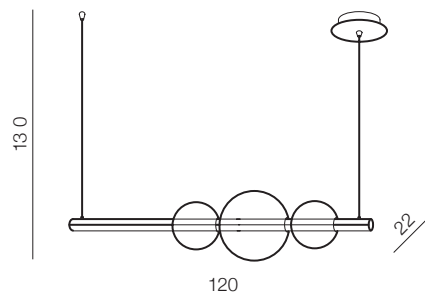

Sandra DIMM

7

new

Sandra 1 dimm LED

AZ3351

(black)

LED 36W 3600lm 3000K dimmable
glass/acrylic

Sandra 3 dimm LED