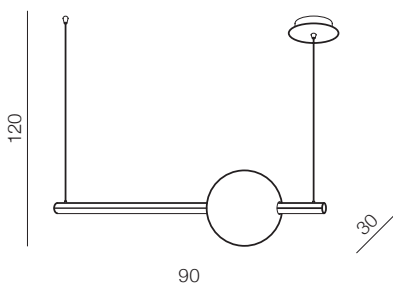

Sandra DIMM

7

new

Sandra 1 dimm LED

AZ3351

(black)

LED 36W 3600lm 3000K dimmable
glass/acrylic

Sandra 3 dimm LED