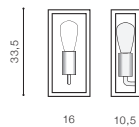

NIKLAS IP44

Outdoor lamps

NIKLAS WALL bulb not included

voltage: 230V	E27 1x MAX 60W	
IP44		
	installation place	<input checked="" type="checkbox"/>

COLOUR / NEW INDEX NO.

■ BLACK (BK) **AZ4486**

NIKLAS WALL SENSOR bulb not included

voltage: 230Vs	E27 1x MAX 60 W	
IP44		
	installation place	<input checked="" type="checkbox"/>

COLOUR / NEW INDEX NO.

■ BLACK (BK) **AZ4487**