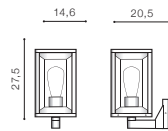

## MIKKEL WALL

bulb not included

voltage: 230V	E27 1x MAX 15W	
IP65	installation place	<input checked="" type="checkbox"/>

COLOUR / NEW INDEX NO.

■ BLACK (BK) . . . . . **AZ4484**