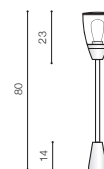

■ BLACK (BK) **AZ4482**

RASMUS

bulb not included

voltage: 230V	E27 1x MAX 15W	<input checked="" type="checkbox"/>
IP65		
	installation place	<input checked="" type="checkbox"/>

COLOUR / NEW INDEX NO.

■ BLACK (BK) **AZ4483**