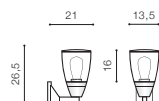

RASMUS

bulb not included ☒

voltage: 230V	E27 1x MAX 15W	☒
IP65		
	installation place	☒

COLOUR / NEW INDEX NO.

■ BLACK (BK) **AZ4483**