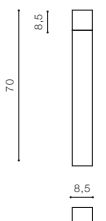

SORANO IP44

124

Outdoor lamps

SORANO 500

bulb not included

voltage: 230V	E27 1x MAX 40W
IP54	
	installation place

COLOUR / NEW INDEX NO.

- BLACK (BK) **AZ4444**
- DARK GREY (DGR) **AZ4358**

SORANO 700

bulb not included

voltage: 230V	E27 1x MAX 40W
IP54	
	installation place

COLOUR / NEW INDEX NO.

- BLACK (BK) **AZ4445**
- DARK GREY (DGR) **AZ4359**

* - EXPLANATION SHORTCUT PAGE 2 (E)