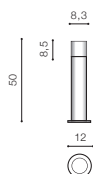

NILS IP44

Outdoor lamps

127

NILS 500

bulb not included

voltage: 230V	E27 1x MAX 13W
IP44	
	installation place

COLOUR / NEW INDEX NO.

BLACK (BK) **AZ4480**

NILS 800

bulb not included

voltage: 230V	E27 1x MAX 13W
IP44	
	installation place

COLOUR / NEW INDEX NO.

BLACK (BK) **AZ4481**