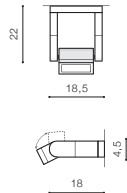

technical specification

installation place

COLOUR / NEW INDEX NO.

- BLACK (BK) **AZ4308**
- DARK GREY (DGR) **AZ2132**
- BRIGHT GREY (BGR) **AZ2133**

BK *

FRAME SPIKE

LED integrated

voltage: 230V