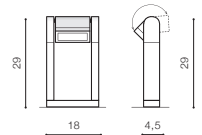

LED 8W 800lm 3000K

IP54

technical specification

installation place

COLOUR / NEW INDEX NO.

- BLACK (BK) **AZ4307**
- DARK GREY (DGR) **AZ2128**
- BRIGHT GREY (BGR) **AZ2129**

BK *

FRAME 70