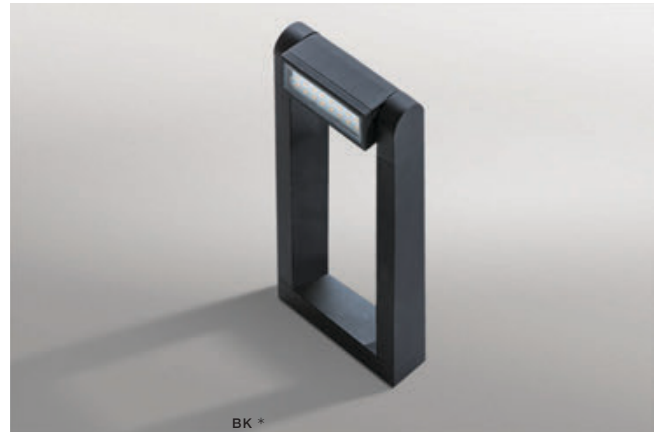

FRAME IP54

Outdoor lamps

BK *

FRAME WALL

LED integrated

voltage: 230V

LED 8W 800lm 3000K

IP54

technical specification

installation place

COLOUR / NEW INDEX NO.

- BLACK (BK) **AZ4308**
- DARK GREY (DGR) **AZ2132**
- BRIGHT GREY (BGR) **AZ2133**

BK *

FRAME SPIKE

LED integrated

voltage: 230V

LED 8W 800lm 3000K

IP54

technical specification

installation place

COLOUR / NEW INDEX NO.

- BLACK (BK) **AZ4307**
- DARK GREY (DGR) **AZ2128**
- BRIGHT GREY (BGR) **AZ2129**

BK *

FRAME 70

LED integrated

voltage: 230V

LED 8W 800lm 3000K

IP54

technical specification

installation place

COLOUR / NEW INDEX NO.

- BLACK (BK) **AZ4305**
- DARK GREY (DGR) **AZ2130**
- BRIGHT GREY (BGR) **AZ2131**