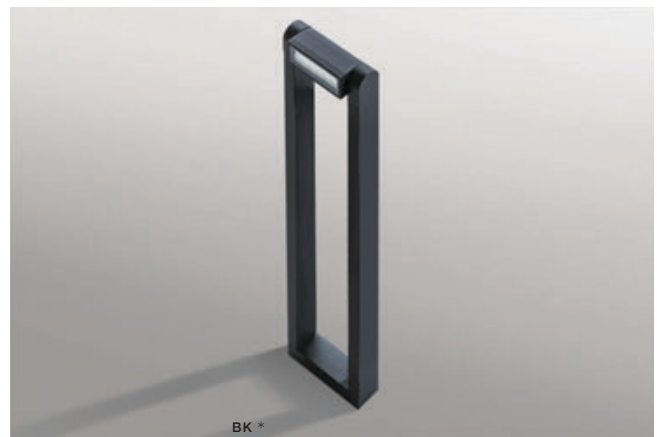

FRAME IP54

Outdoor lamps

BK *

FRAME WALL

LED integrated

voltage: 230V

LED 8W 800lm 3000K

IP54

technical specification

installation place

COLOUR / NEW INDEX NO.

- BLACK (BK) **AZ4308**
- DARK GREY (DGR) **AZ2132**
- BRIGHT GREY (BGR) **AZ2133**

BK *

FRAME SPIKE

LED integrated

voltage: 230V

LED 8W 800lm 3000K

IP54

technical specification

installation place

COLOUR / NEW INDEX NO.

- BLACK (BK) **AZ4307**
- DARK GREY (DGR) **AZ2128**
- BRIGHT GREY (BGR) **AZ2129**

BK *

FRAME 70

LED integrated

voltage: 230V

LED 8W 800lm 3000K

IP54

technical specification

installation place

COLOUR / NEW INDEX NO.

- BLACK (BK) **AZ4305**
- DARK GREY (DGR) **AZ2130**
- BRIGHT GREY (BGR) **AZ2131**