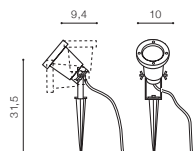

# EDVIN / EDWARD IP65

Outdoor lamps

**EDVIN**

bulb not included

|               |                    |                          |
|---------------|--------------------|--------------------------|
| voltage: 230V | GU10 1x MAX 35W    | <input type="checkbox"/> |
| IP65          |                    |                          |
|               | installation place | <input type="checkbox"/> |

COLOUR / NEW INDEX NO.

■ BLACK (BK) . . . . . **AZ4502**

**EDWARD**

bulb not included

|               |                    |                          |
|---------------|--------------------|--------------------------|
| voltage: 230V | GU10 1x MAX 35W    | <input type="checkbox"/> |
| IP65          |                    |                          |
|               | installation place | <input type="checkbox"/> |