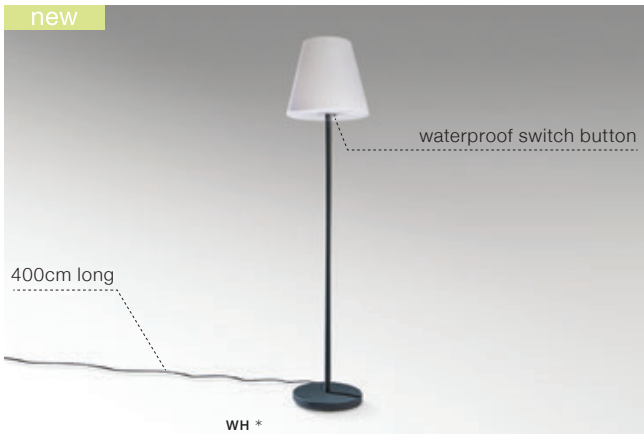

HAVANA IP44

Outdoor lamps

HAVANA

bulb not included

voltage: 230V	E27 1x MAX 25W	<input type="checkbox"/>
IP44	installation place	<input type="checkbox"/>

COLOUR / NEW INDEX NO.

- BLACK (BK) **AZ4662**
- WHITE (WH) **AZ4663**