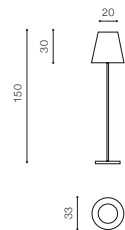

HAVANA IP44

Outdoor lamps

HAVANA

bulb not included

voltage: 230V	E27 1x MAX 25W	<input type="checkbox"/>
IP44	installation place	<input type="checkbox"/>

COLOUR / NEW INDEX NO.

- BLACK (BK) **AZ4662**
- WHITE (WH) **AZ4663**

* - EXPLANATION SHORTCUT PAGE 2 (E)