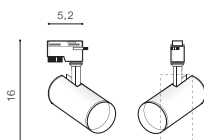

installation: Track 1 Line

specification

beam angle: 40°

COLOUR / NEW INDEX NO.

- BLACK (BK) . . . . . **AZ4656**
- WHITE (WH) . . . . . **AZ4657**

\* - EXPLANATION SHORTCUT PAGE 2 (E)