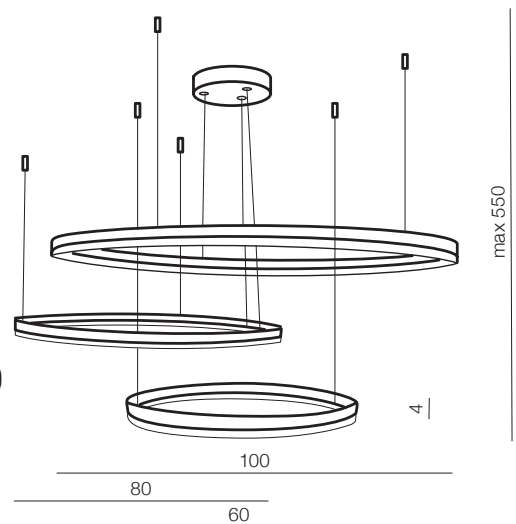

AZzardo[®]

Halo

11

new

1 BLACK

2 GOLD

Halo 40 Wall

- 1 AZ4705 (black)
- 2 AZ4706 (gold)

LED 28W 2200lm 3000K-6000K
metal/acryl

Halo Pendant 100+80+60

- 1 AZ4707 (black)
- 2 AZ4708 (gold)

LED 130W 11100lm 3000K
aluminium/acrylic