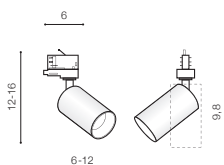

EIGER TRACK

Track 3 Line

EIGER TRACK 3 LINE GU10

bulb not included

voltage: 230V	GU10 1x Max. 50W	<input type="checkbox"/>
IP20	installation: Track 3 Line	<input checked="" type="checkbox"/>
	beam angle: 60°	<input checked="" type="checkbox"/>

COLOUR / NEW INDEX NO.

- BLACK (BK) **AZ4205**
- BLACK / GOLD (BK/GO) **AZ4206**
- WHITE (WH) **AZ4204**

* - EXPLANATION SHORTCUT PAGE 2 (E)