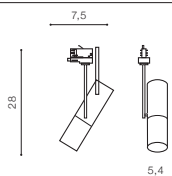

# LOLO TRACK

Track 3 Line

BK \*

## LOLO TRACK 3 LINE GU10

bulb not included

voltage: 230V	GU10 1x Max. 50W	
IP20	installation: Track 3 Line	

COLOUR / NEW INDEX NO.

- BLACK (BK) . . . . . **AZ4577**
- WHITE (WH) . . . . . **AZ4578**

\* - EXPLANATION SHORTCUT PAGE 2 (E)