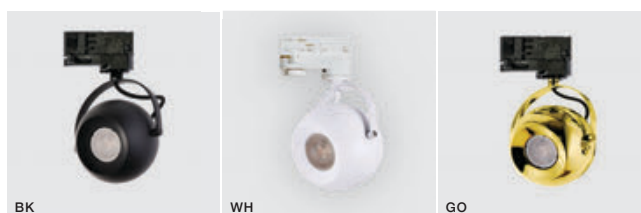

GULIA TRACK

Track 3 Line

GULIA TRACK TRACK 3-LINE GU10

bulb not included

voltage: 230V	LED GU10 1x Max. 50W	<input type="checkbox"/>
IP20	installation place: Track 3 Line	<input checked="" type="checkbox"/>

COLOUR / NEW INDEX NO.

- BLACK (BK) **AZ4710**
- WHITE (WH) **AZ4709**
- GOLD (GO) **AZ4711**