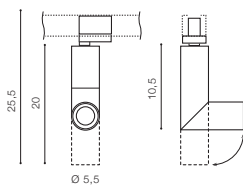

SANTOS TRACK

Track 3 Line

BK *

SANTOS TRACK 3 LINE GU10

bulb not included

voltage: 48V	GU10 1x Max. 50W
IP20	
technical specification	installation: Track 3 Line <input checked="" type="checkbox"/>

COLOUR / NEW INDEX NO.

- BLACK (BK) **AZ4203**
- WHITE (WH) **AZ4202**

* - EXPLANATION SHORTCUT PAGE 2 (E)