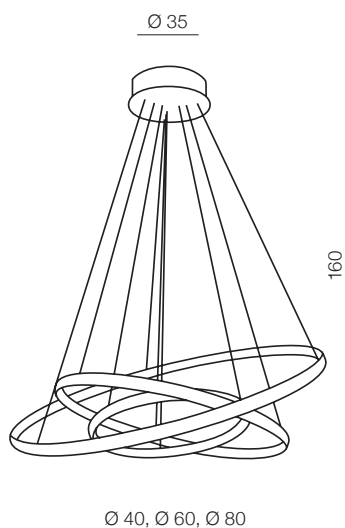

## Brighton 3 LED

- 1 AZ1609 (chrome)
- new 2 AZ4428 (black)
- new 3 AZ4429 (gold)

LED 55W 3300lm  
3000K  
metal crystals