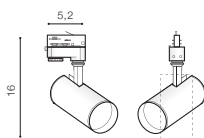

installation: Track 3 Line

specification

beam angle: 40°

COLOUR / NEW INDEX NO.

- BLACK (BK) . . . . . **AZ4658**
- WHITE (WH) . . . . . **AZ4659**

\* - EXPLANATION SHORTCUT PAGE 2 (E)