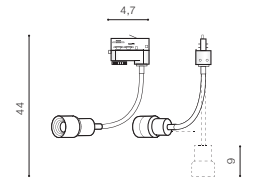

adjustable beam angle: 19°÷ 70°

COLOUR / NEW INDEX NO.

- WHITE (WH) . . . . . **AZ4558**
- BLACK (BK) . . . . . **AZ4557**

BK \*

### LUMI FLEX TRACK 3 LINE 3000K

LED integrated

voltage: 230V

LED 5W 500lm 3000K

IP20

technical

installation: Track 3 Line

specification

adjustable beam angle: 19°÷ 70°

COLOUR / NEW INDEX NO.

- WHITE (WH) . . . . . **AZ4560**
- BLACK (BK) . . . . . **AZ4559**

WH

BK

WH

BK

\* - EXPLANATION SHORTCUT PAGE 2 (E)