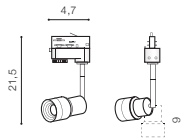

### LUMI TRACK 3 LINE 3000K

LED integrated

voltage: 230V

LED 5W 500lm 3000K

IP20

technical

installation: Track 3 Line

specification

adjustable beam angle: 19°÷ 70°

COLOUR / NEW INDEX NO.

- WHITE (WH) . . . . . **AZ4558**
- BLACK (BK) . . . . . **AZ4557**

BK \*