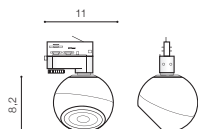

technical

installation place: Track 3 Line

specification

beam angle: 60°

COLOUR / NEW INDEX NO.

- WHITE (WH) **AZ4519**
- BLACK (BK) **AZ4520**

WH

BK