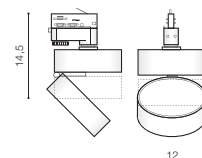

WH *

MONA TRACK 18W 3000K

LED integrated

voltage: 230V

IP20

technical specification

LED 18W 1500lm 3000K

installation: Track 3 Line

beam angle: 120°

COLOUR / NEW INDEX NO.

- WHITE (WH) **AZ4548**
- BLACK (BK) **AZ4547**

WH

WH

BK

BK