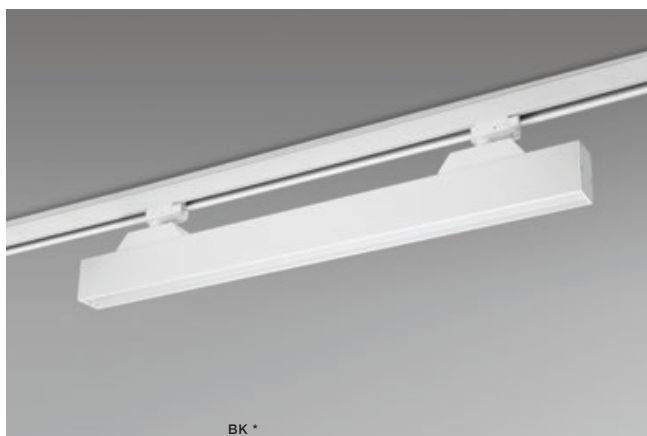

LINNEA TRACK CCT

Track 3 Line

LINNEA 29 TRACK 12W CCT

LED integrated

voltage: 48V	LED 12W 700lm		LED
IP20	3000K 4000K 5000K CCT		
technical specification	installation: Track 3 Line		
	beam angle: 120°		

COLOUR / NEW INDEX NO.

- WHITE (WH) **AZ4564**
- BLACK (BK) **AZ4563**

LINNEA 57 TRACK 3 LINE 24W CCT

LED integrated

voltage: 48V	LED 24W 1400lm		LED
IP20	3000K 4000K 5000K CCT		
technical specification	installation: Track 3 Line		
	beam angle: 120°		

COLOUR / NEW INDEX NO.

- WHITE (WH) **AZ4566**
- BLACK (BK) **AZ4565**

LINNEA 86 TRACK 3 LINE 36W CCT

LED integrated

voltage: 230V	LED 36W 2000lm		LED
IP20	3000K 4000K 5000K CCT		
technical specification	installation: Track 3 Line		
	beam angle: 120°		