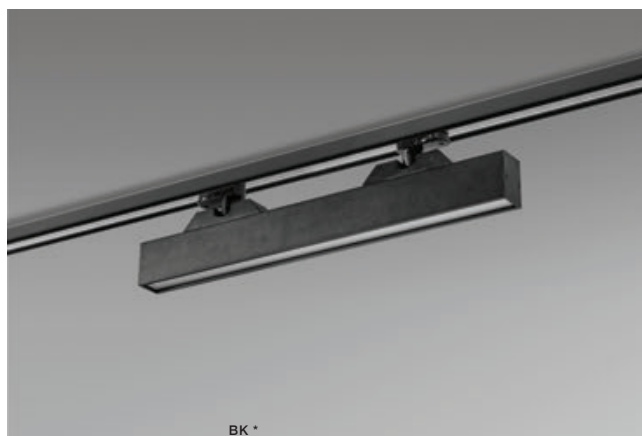

LINNEA TRACK CCT

Track 3 Line

LINNEA 29 TRACK 12W CCT

LED integrated

voltage: 48V	LED 12W 700lm		LED
IP20	3000K 4000K 5000K CCT		
technical specification	installation: Track 3 Line		
	beam angle: 120°		

COLOUR / NEW INDEX NO.

- WHITE (WH) **AZ4564**
- BLACK (BK) **AZ4563**

LINNEA 57 TRACK 3 LINE 24W CCT

LED integrated

voltage: 48V	LED 24W 1400lm		LED
IP20	3000K 4000K 5000K CCT		
technical specification	installation: Track 3 Line		
	beam angle: 120°		

COLOUR / NEW INDEX NO.

- WHITE (WH) **AZ4566**
- BLACK (BK) **AZ4565**

LINNEA 86 TRACK 3 LINE 36W CCT

LED integrated

voltage: 230V	LED 36W 2000lm		LED
IP20	3000K 4000K 5000K CCT		
technical specification	installation: Track 3 Line		
	beam angle: 120°		