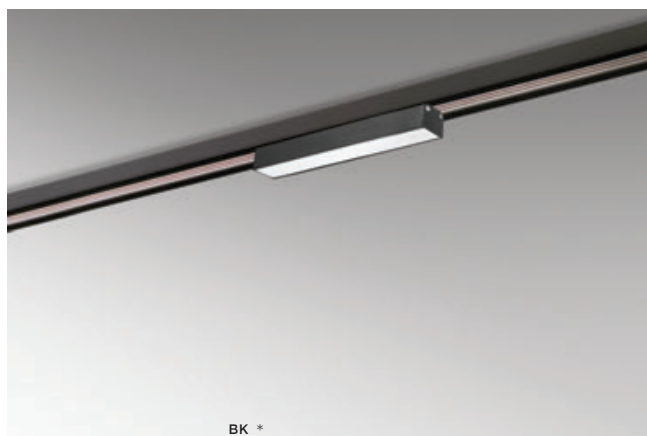

SAGA TRACK

Track Magnetic

BK *

SAGA TRACK MAGNETIC 12W MILKY120

3000K / 4000K

LED integrated

voltage: 48V

IP20

technical

specification

LED 12W 550lm 3000K

LED 12W 600lm 4000K

installation: Track Magnetic – 52 or 27

beam angle: 120°

COLOUR / NEW INDEX NO.

- ☐ 3000K WHITE (WH) **AZ4604**
- ☒ 3000K BLACK (BK) **AZ4603**
- ☐ 4000K WHITE (WH) **AZ4606**
- ☒ 4000K BLACK (BK) **AZ4605**