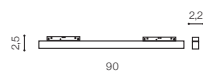

installation: Track Magnetic – 52 or 27

beam angle: 120°

COLOUR / NEW INDEX NO.

- WHITE (WH) . . . . . **AZ4612**
- BLACK (BK) . . . . . **AZ4611**

WH

BK

\* - EXPLANATION SHORTCUT PAGE 2 (E)