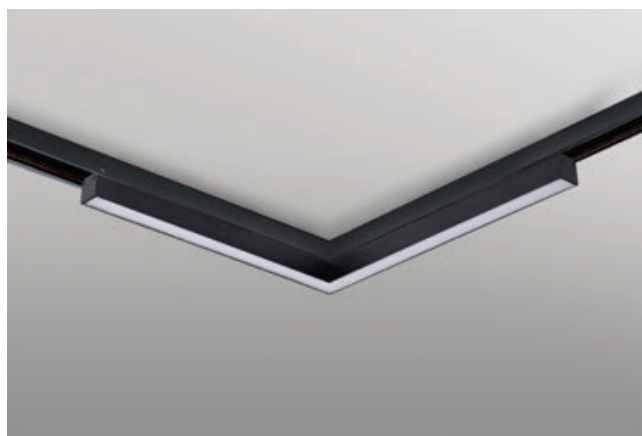

## SAGA TRACK MAGNETIC CORNER A 24W MILKY120 3000K / 4000K

LED integrated

voltage: 48V

IP20

technical

specification

LED 24W 1200lm 3000K

LED 24W 1300lm 4000K

installation: Track Magnetic – 52 or 27

beam angle: 120°

## SAGA TRACK MAGNETIC CORNER B 24W MILKY120 3000K / 4000K

LED integrated

voltage: 48V

IP20

technical

specification

LED 24W 1200lm 3000K

LED 24W 1300lm 4000K