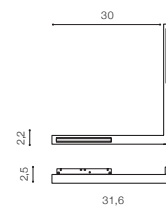

SAGA TRACK MAGNETIC CORNER B 24W MILKY120 3000K / 4000K

LED integrated

voltage: 48V

IP20

technical

specification

LED 24W 1200lm 3000K

LED 24W 1300lm 4000K

installation: Track Magnetic – 52 or 27

beam angle: 120°

COLOUR / NEW INDEX NO.

- ☐ 3000K WHITE (WH) **AZ4618**
- ☐ 3000K BLACK (BK) **AZ4617**
- ☐ 4000K WHITE (WH) **AZ4620**
- ☐ 4000K BLACK (BK) **AZ4619**