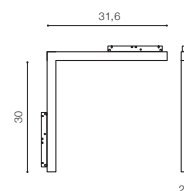

* - EXPLANATION SHORTCUT PAGE 2 (E)