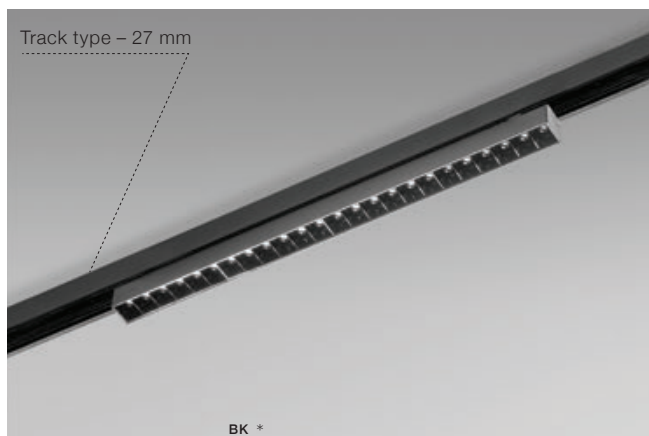

KIRA TRACK

Track Magnetic

KIRA TRACK MAGNETIC 12W POINTS60

3000K / 4000K

LED integrated

voltage: 48V

LED 12W 750lm 3000K

IP20

LED 12W 800lm 4000k

technical

installation place:

specification

beam angle: 60°

COLOUR / NEW INDEX NO.

- 3000K WHITE (WH) **AZ4596**
- 3000K BLACK (BK) **AZ4595**
- 4000K WHITE (WH) **AZ4598**
- 4000K BLACK (BK) **AZ4597**

KIRA TRACK MAGNETIC 24W POINTS60

3000K / 4000K

LED integrated

voltage: 48V

LED 24W 1300lm 3000K

IP20

LED 24W 1400lm 4000K

technical

installation place:

specification

beam angle: 60°

COLOUR / NEW INDEX NO.

- 3000K WHITE (WH) **AZ4600**
- 3000K BLACK (BK) **AZ4599**
- 4000K WHITE (WH) **AZ4602**
- 4000K BLACK (BK) **AZ4601**