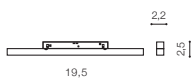

LED 12W 800lm 4000k

technical

installation place:

specification

beam angle: 60°

COLOUR / NEW INDEX NO.

- 3000K WHITE (WH) **AZ4596**
- 3000K BLACK (BK) **AZ4595**
- 4000K WHITE (WH) **AZ4598**
- 4000K BLACK (BK) **AZ4597**