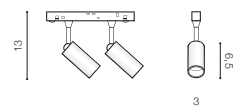

## NIKKI 2 TRACK MAGNETIC 3W 3000K

LED integrated

voltage: 48V

IP20

technical

specification

LED 2x3W 350lm 3000K

installation: Track Magnetic – 52 or 27

beam angle: 40°

COLOUR / NEW INDEX NO.

- BLACK / BLACK (BK/BK) . . . . . **AZ4592**
- GOLD / BLACK (GO/BK) . . . . . **AZ4594**
- WHITE / BLACK (WH/BK) . . . . . **AZ4593**

\* - EXPLANATION SHORTCUT PAGE 2 (E)