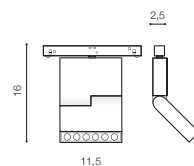

ROTATION POSSIBLE WITH TRACK MAGNETIC27 ONLY