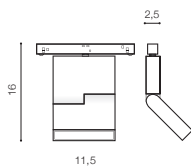

IP20

technical specification

installation: Track Magnetic – 52 or 27

beam angle: 120°

COLOUR / NEW INDEX NO.

- WHITE (WH) **AZ4626**
- BLACK (BK) **AZ4625**

ROTATION POSSIBLE WITH TRACK MAGNETIC27 ONLY

WH *