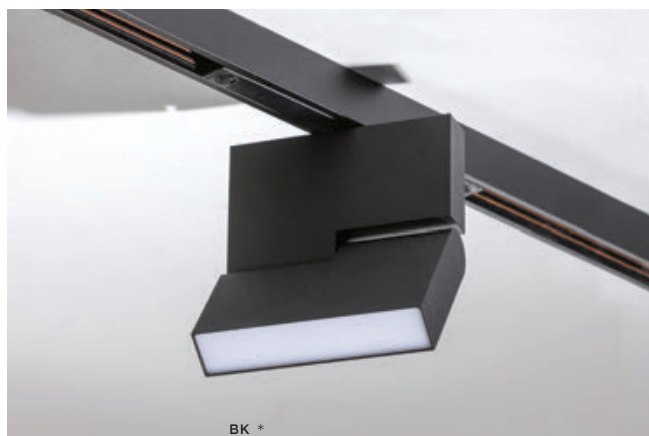

ALDO TRACK

50

Track Magnetic

BK *

ALDO TRACK MAGNETIC 12W MILKY120 3000K

LED integrated

voltage: 48V

LED 12W 900lm 3000K

IP20

technical specification

installation: Track Magnetic – 52 or 27

beam angle: 120°

COLOUR / NEW INDEX NO.

- WHITE (WH) **AZ4626**
- BLACK (BK) **AZ4625**

ROTATION POSSIBLE WITH TRACK MAGNETIC27 ONLY

WH *

ALDO TRACK MAGNETIC 12W POINTS60 3000K / 4000K

LED integrated

voltage: 48V

LED 12W 1300lm 3000K

IP20

LED 12W 1300lm 4000K

technical specification

installation: Track Magnetic – 52 or 27