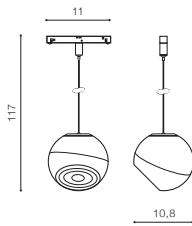

IP20

technical

specification

LED 12W 1200lm 3000K

installation: Track Magnetic – 52 or 27

beam angle: 60°

COLOUR / NEW INDEX NO.

- WHITE (WH) **AZ4637**
- BLACK (BK) **AZ4636**

TILT 60°